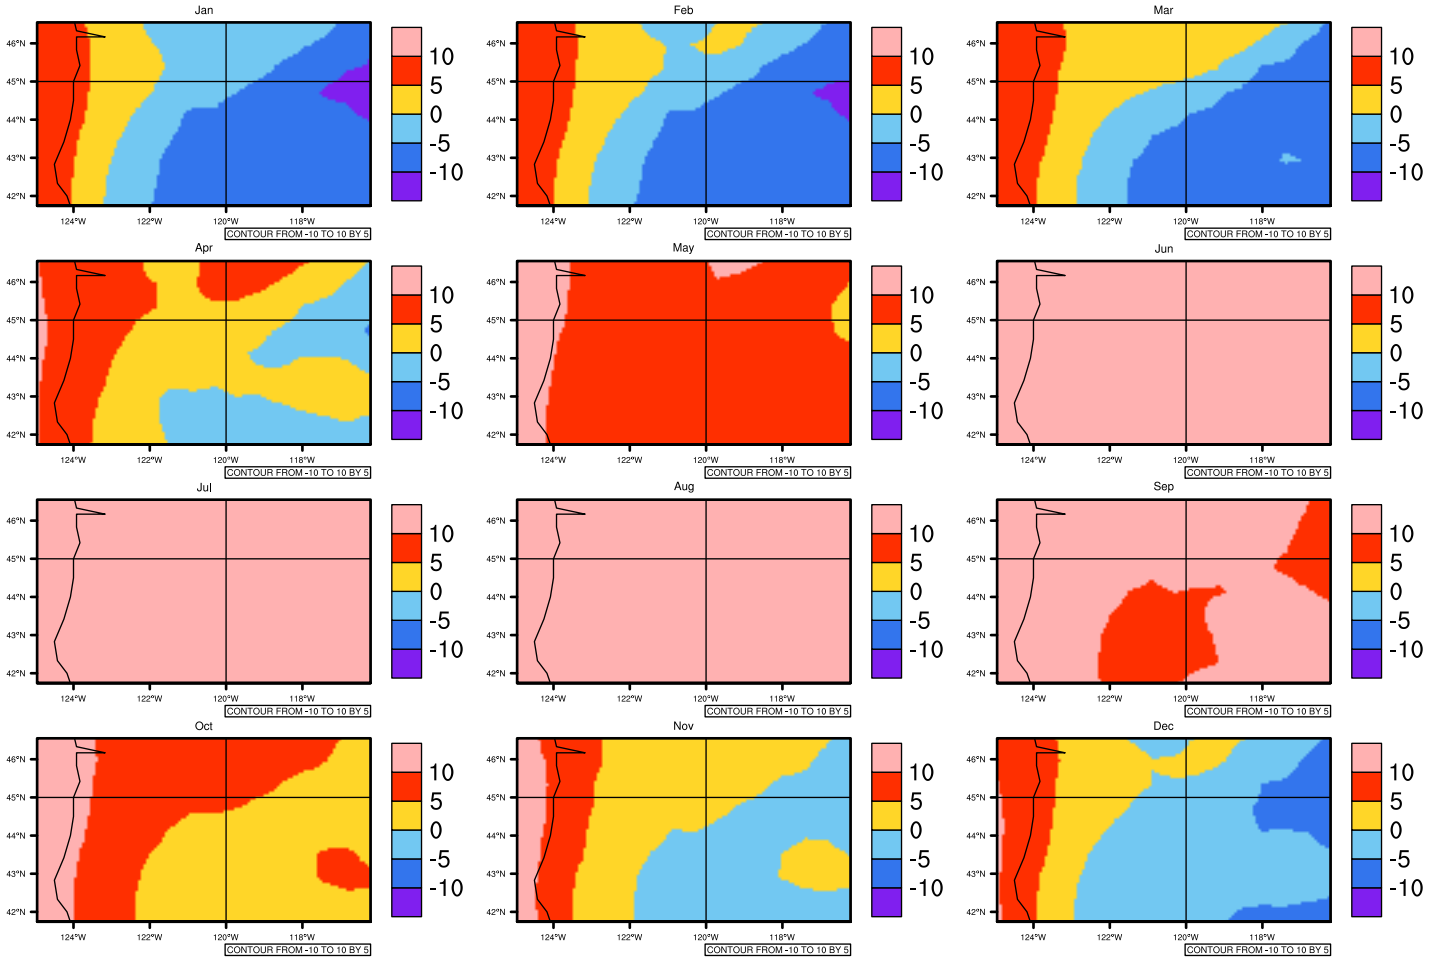

## Monthly tasmin (c) In 1975-2005 MIROC4h historical - Oregon

AgriMetSoft (2020). Climate Maps. Available on:  
<https://agrimetsoft.com/maps>

[Order a new map on <https://agrimetsoft.com/order>