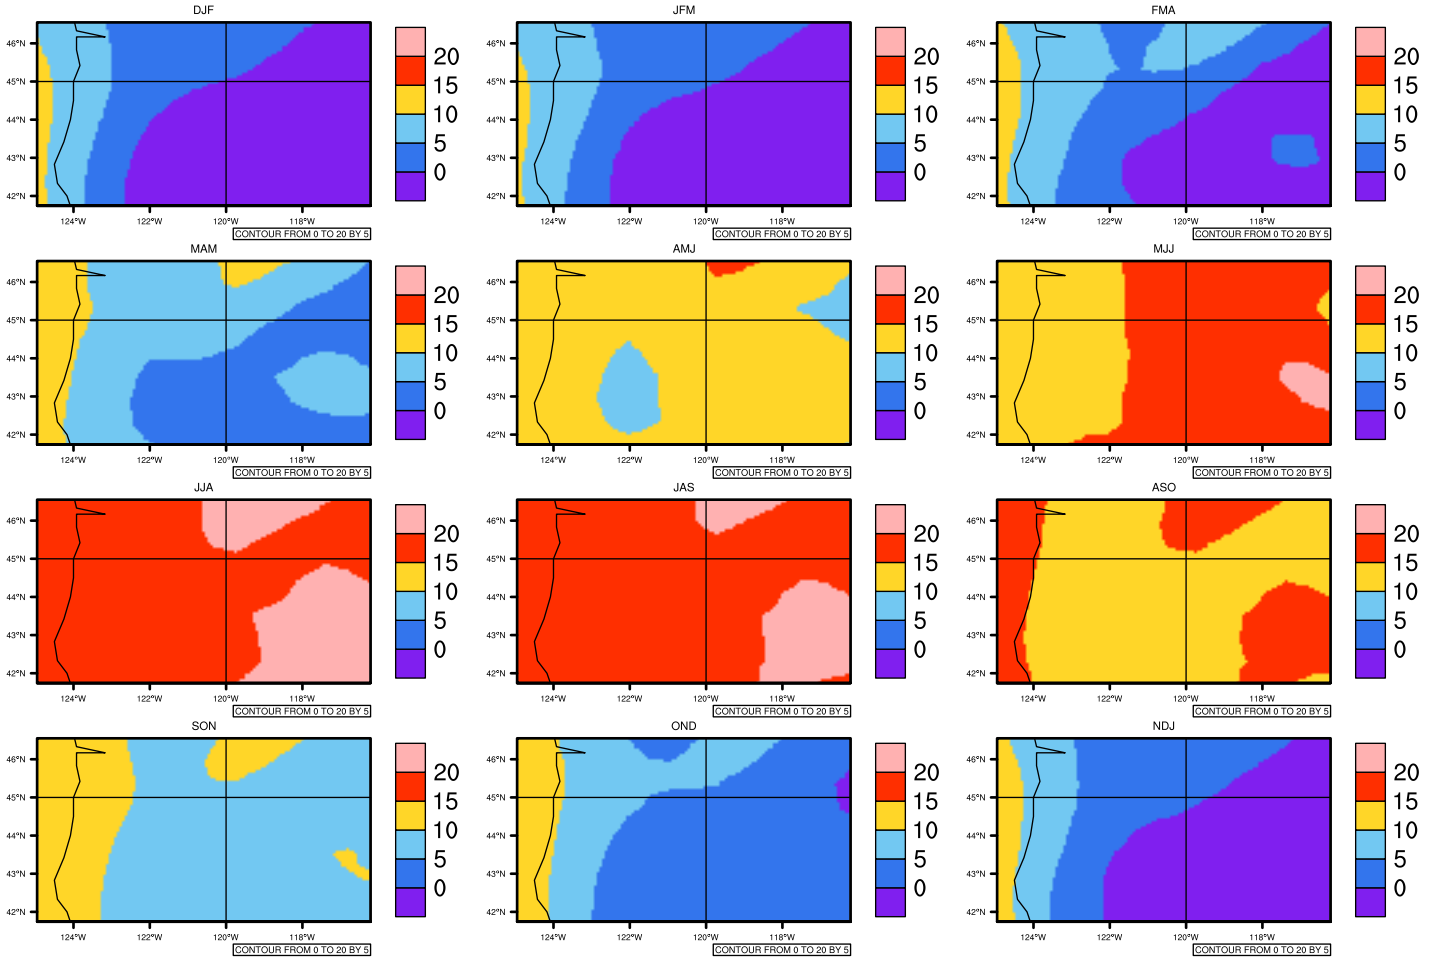

Seasonally tas (c) In 1975-2005 MIROC4h historical - Oregon

AgriMetSoft (2020). Climate Maps. Available on:
<https://agrimetsoft.com/maps>

Order a new map on <https://agrimetsoft.com/order>