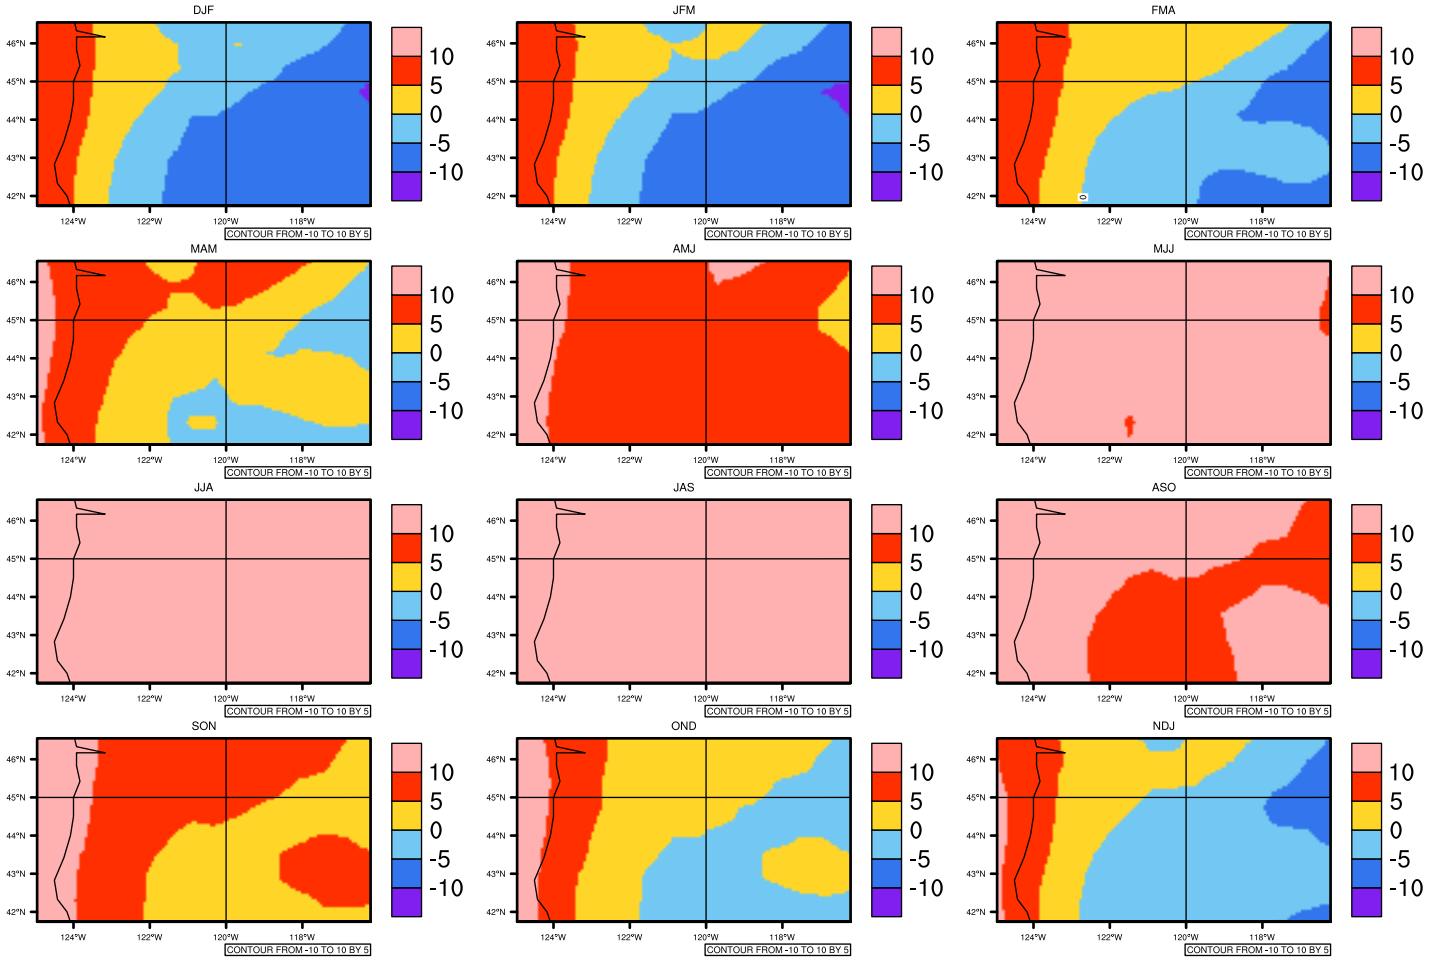

Seasonally tasmin (c) In 1975-2005 MIROC4h historical - Oregon

AgriMetSoft (2020). Climate Maps. Available on: <https://agrimetsoft.com/maps>

[Order a new map on <https://agrimetsoft.com/order>