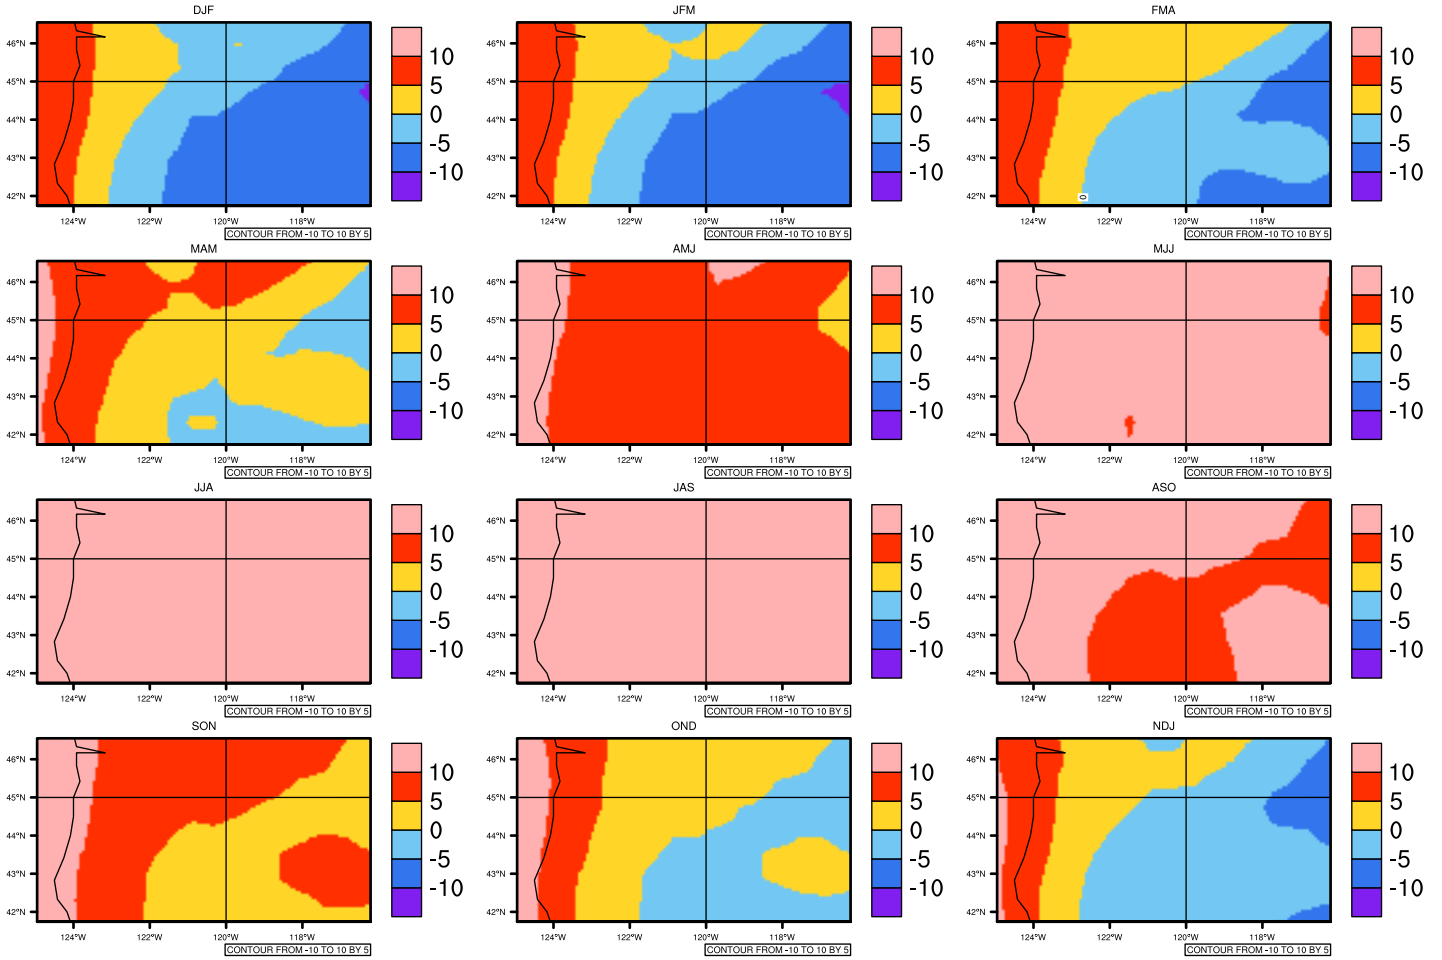

### Seasonally tasmin (c) In 1975-2005 MIROC4h historical - Oregon

AgriMetSoft (2020). Climate Maps. Available on:  
<https://agrimetsoft.com/maps>

[Order a new map on <https://agrimetsoft.com/order>

[You can request maps from any dataset from the AgriMetSoft Team.](#)