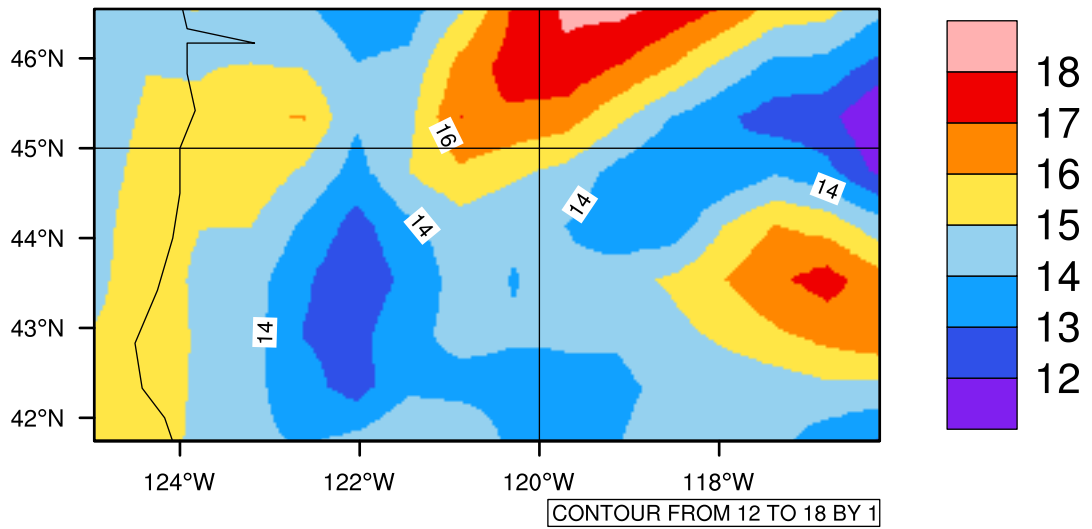

Yearly tasmax (c) In 2020-2029 MIROC4h RCP45 - Oregon

[You can request maps from any dataset from the AgriMetSoft Team.](#)