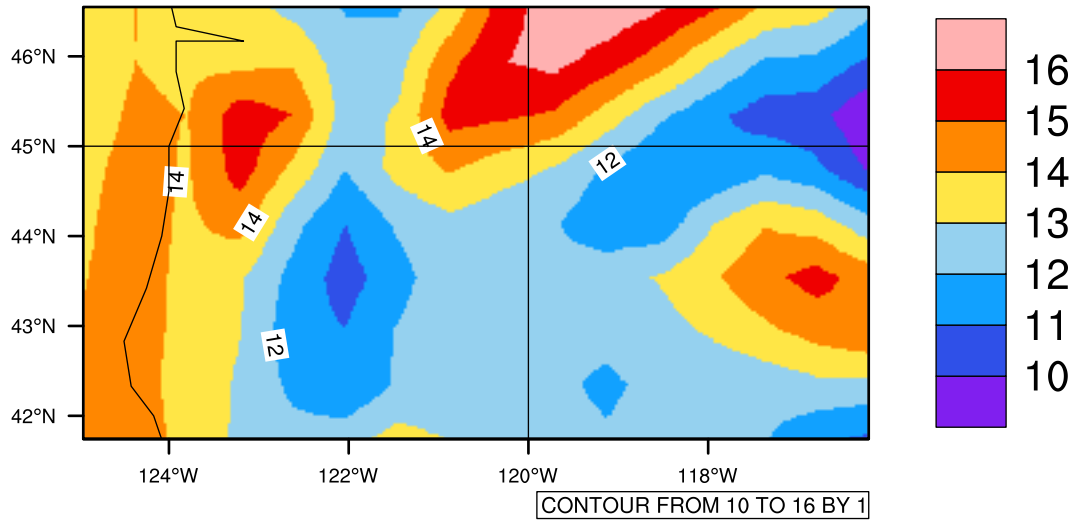

Yearly tasmax (c) In 1975-2005 MIROC4h historical - Oregon

[You can request maps from any dataset from the AgriMetSoft Team.](#)