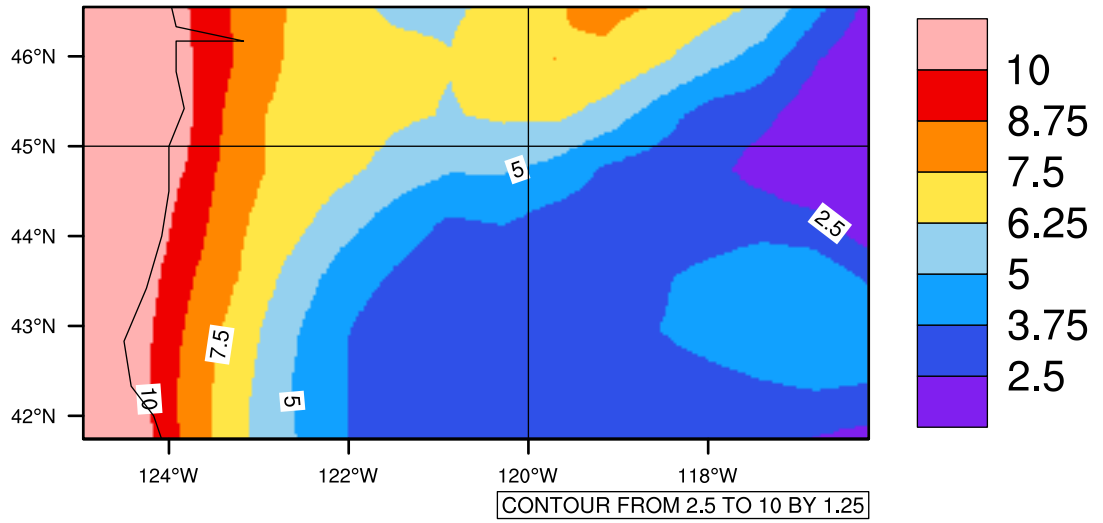

Yearly tasmin (c) In 1975-2005 MIROC4h historical - Oregon

[You can request maps from any dataset from the AgriMetSoft Team.](#)