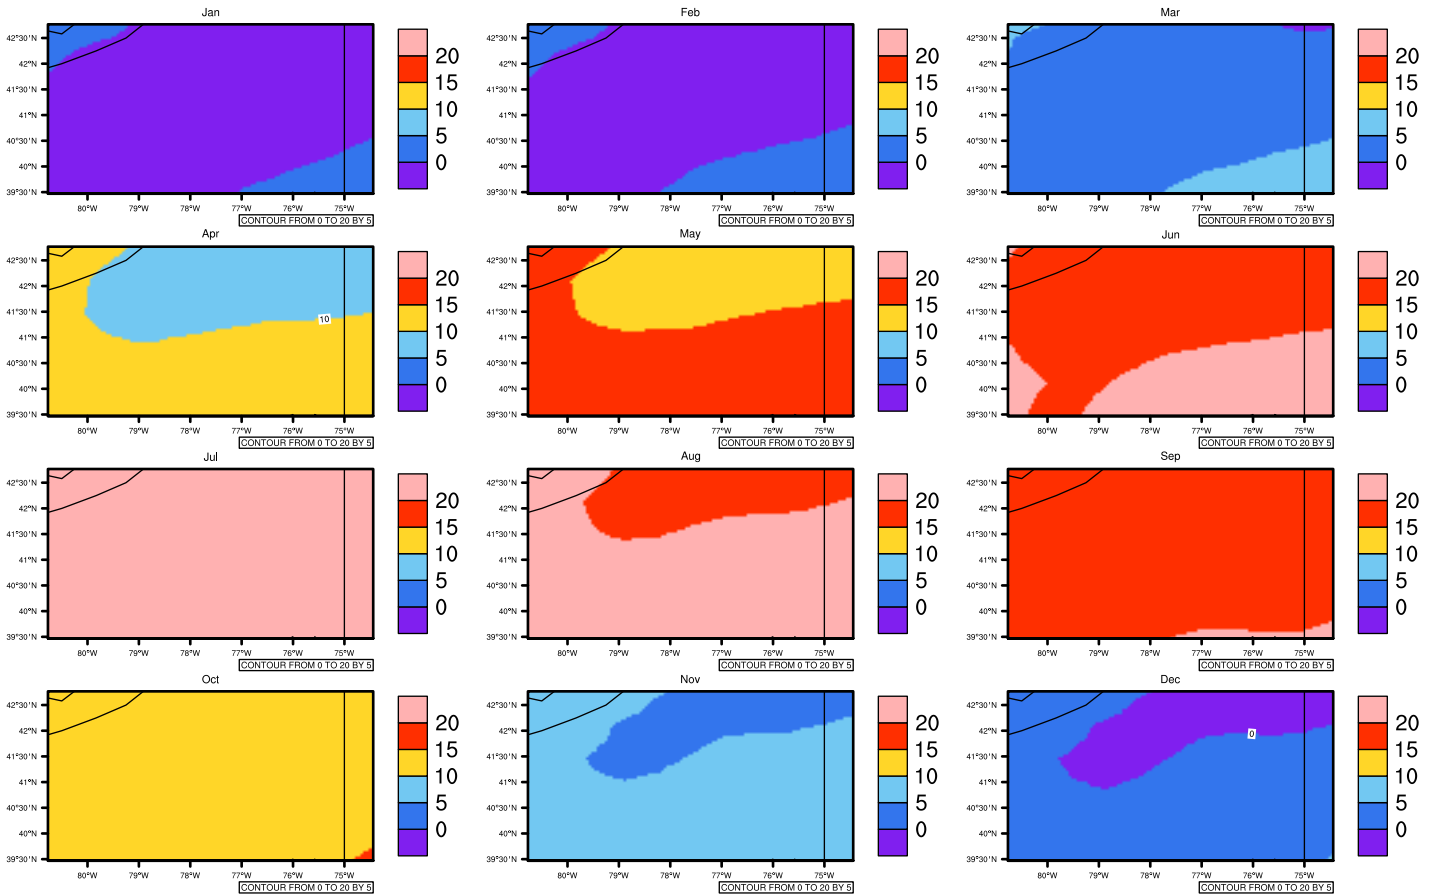

Monthly tas (c) In 1975-2005 MIROC4h historical - Pennsylvania

AgriMetSoft (2020), Climate Maps. Available on:
<https://agrimetsoft.com/maps>

Order a new map on <https://agrimetsoft.com/order>

[You can request maps from any dataset from the AgriMetSoft Team.](#)