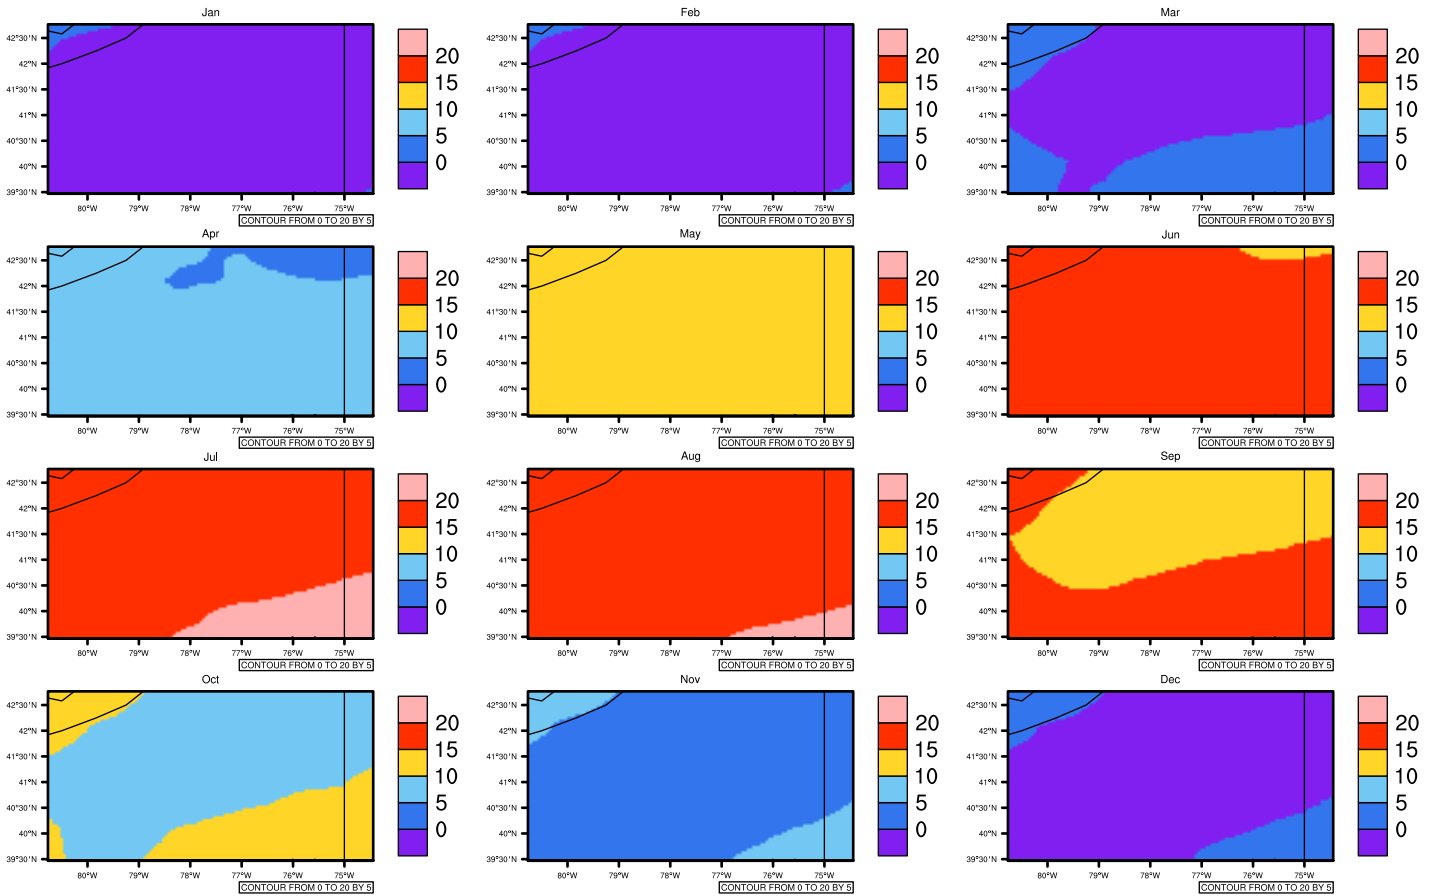

Monthly tasmin (c) In 1975-2005 MIROC4h historical - Pennsylvania

AgriMetSoft (2020), Climate Maps. Available on:
<https://agrimetsoft.com/maps>

Order a new map on <https://agrimetsoft.com/order>