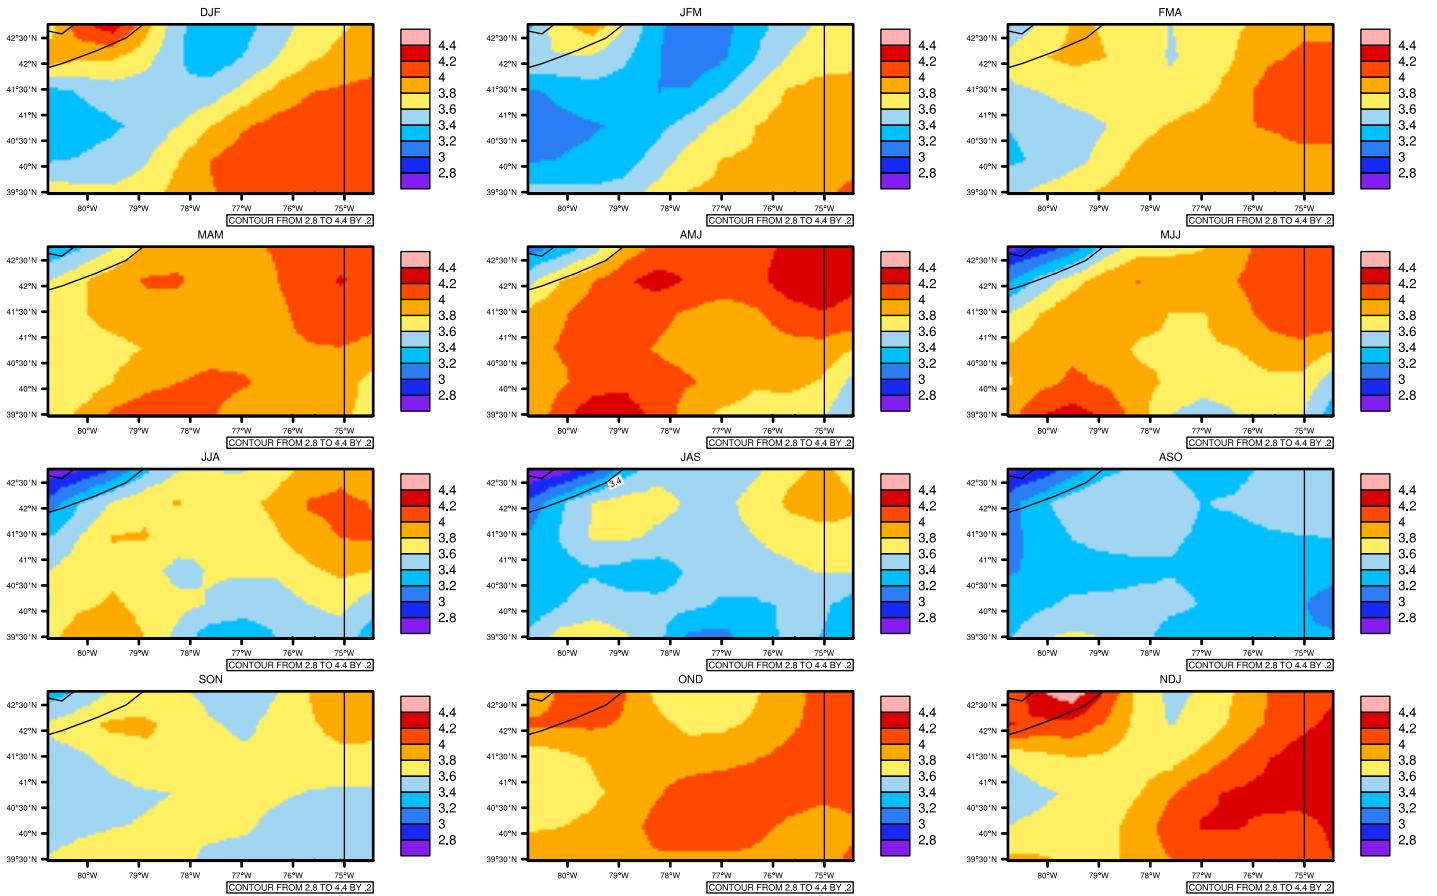

Seasonally pr (mm/day) In 1975-2005 MIROC4h historical - Pennsylvania

AgriMetSoft (2020), Climate Maps. Available on:
<https://agrimetsoft.com/maps>

Order a new map on <https://agrimetsoft.com/order>

[You can request maps from any dataset from the AgriMetSoft Team.](#)