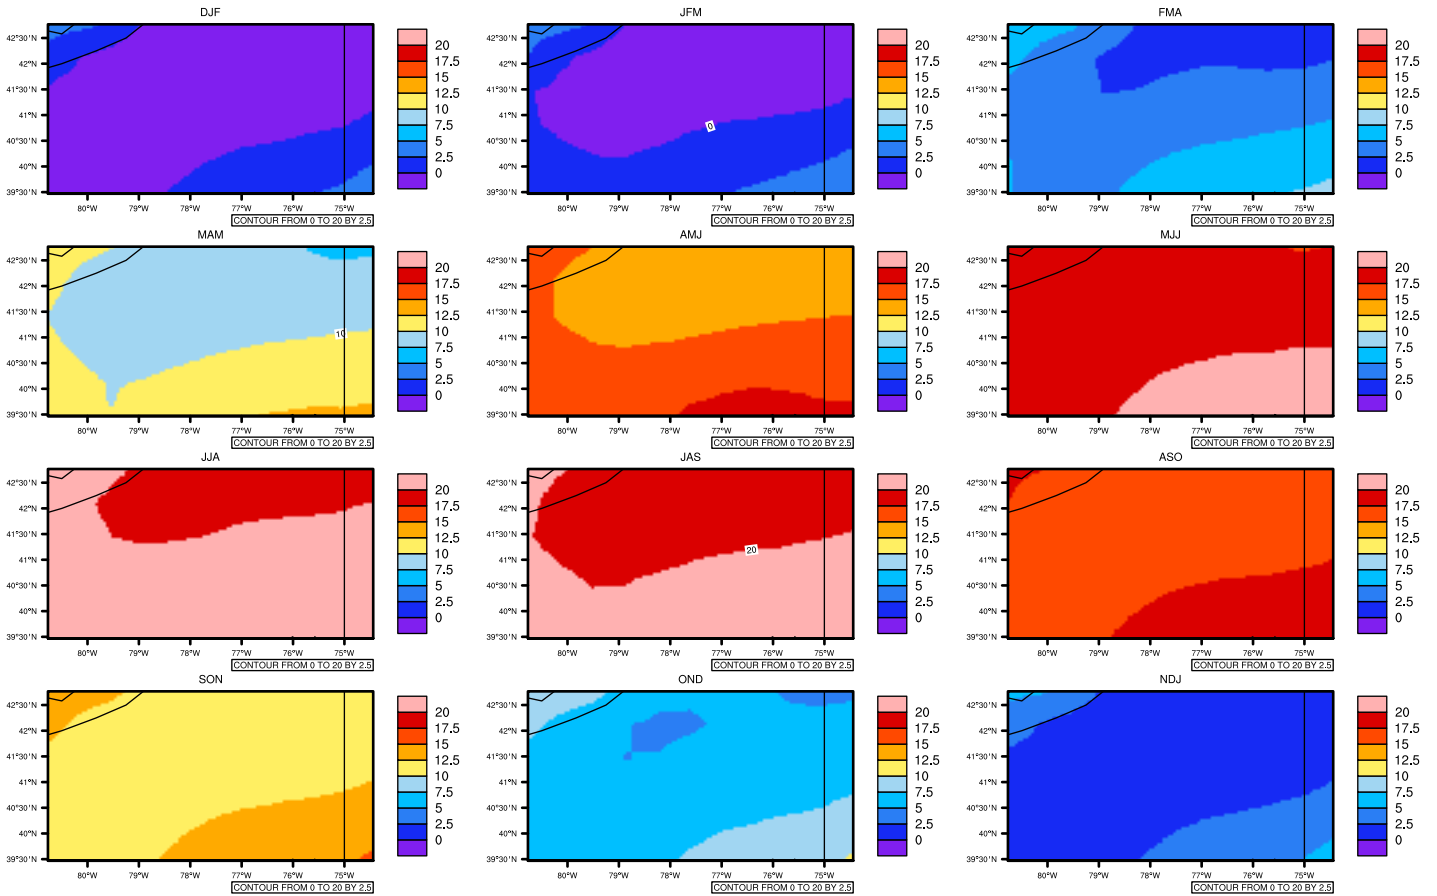

## Seasonally tas (c) In 1975-2005 MIROC4h historical - Pennsylvania

AgriMetSoft (2020), Climate Maps. Available on:  
<https://agrimetsoft.com/maps>

Order a new map on <https://agrimetsoft.com/order>