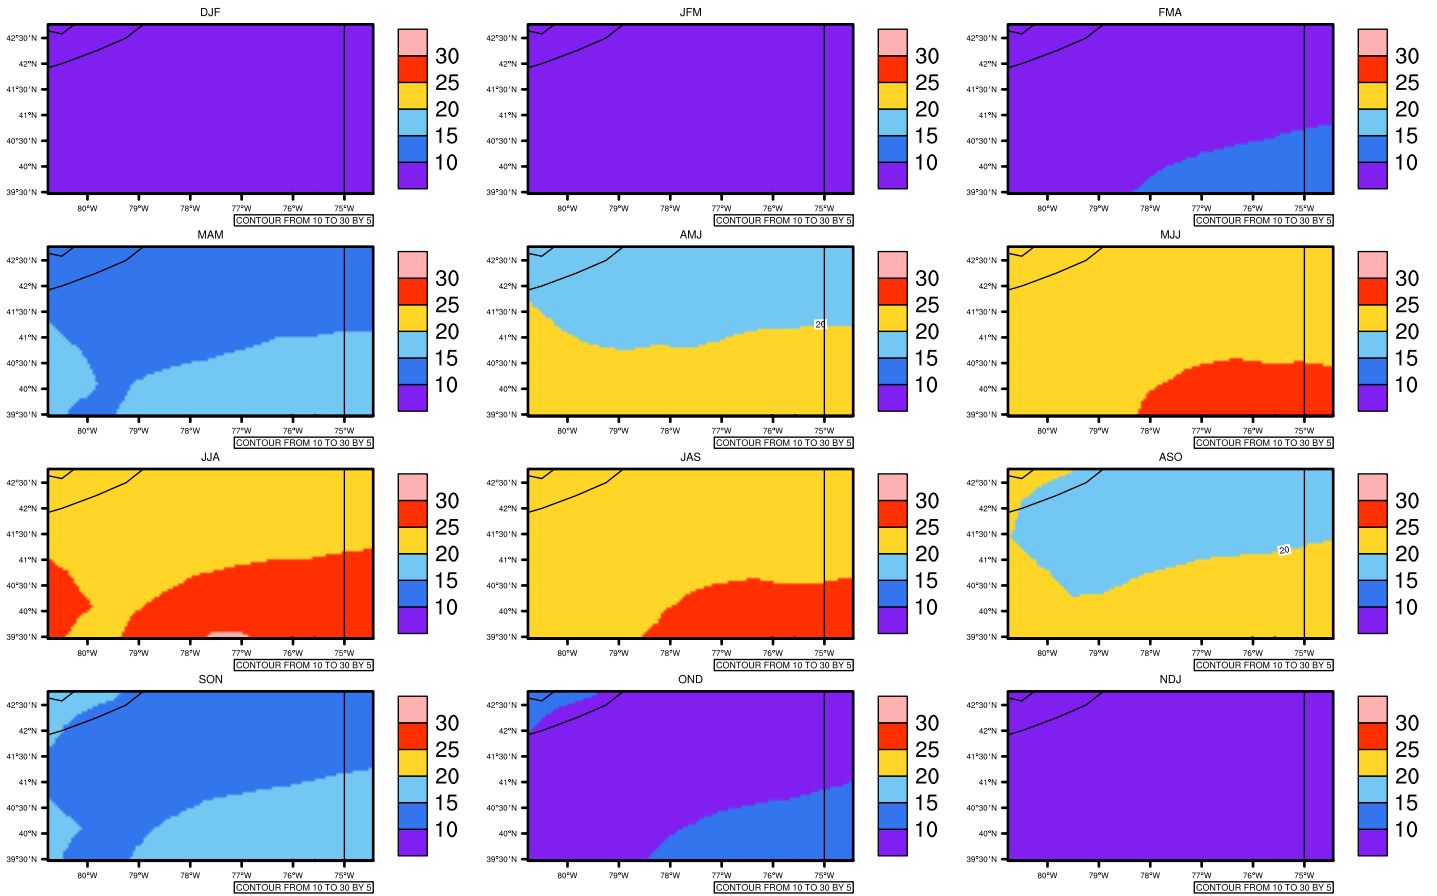

Seasonally tasmax (c) In 1975-2005 MIROC4h historical - Pennsylvania

AgriMetSoft (2020), Climate Maps. Available on:
<https://agrimetsoft.com/maps>

Order a new map on <https://agrimetsoft.com/order>

[You can request maps from any dataset from the AgriMetSoft Team.](#)