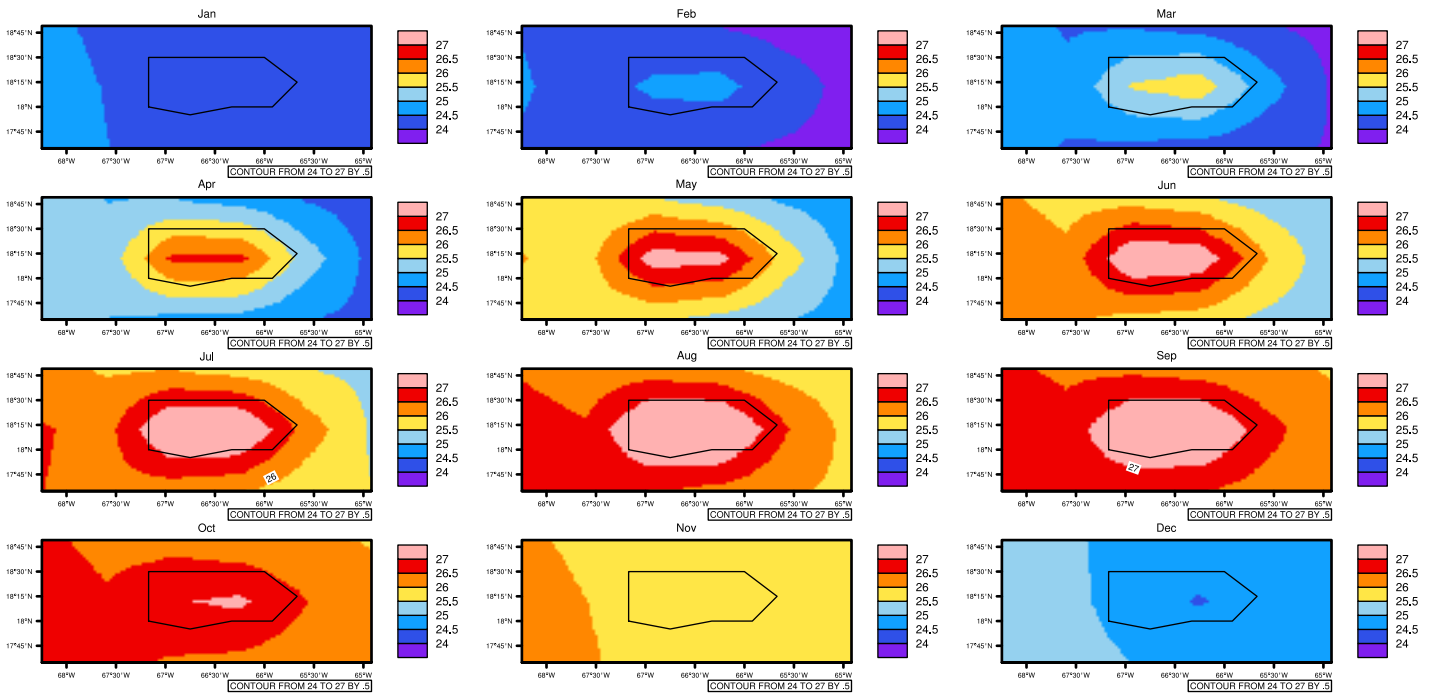

Monthly tas (c) In 1975-2005 MIROC4h historical - Puerto Rico

[Order a new map on <https://agrimetsoft.com/order>