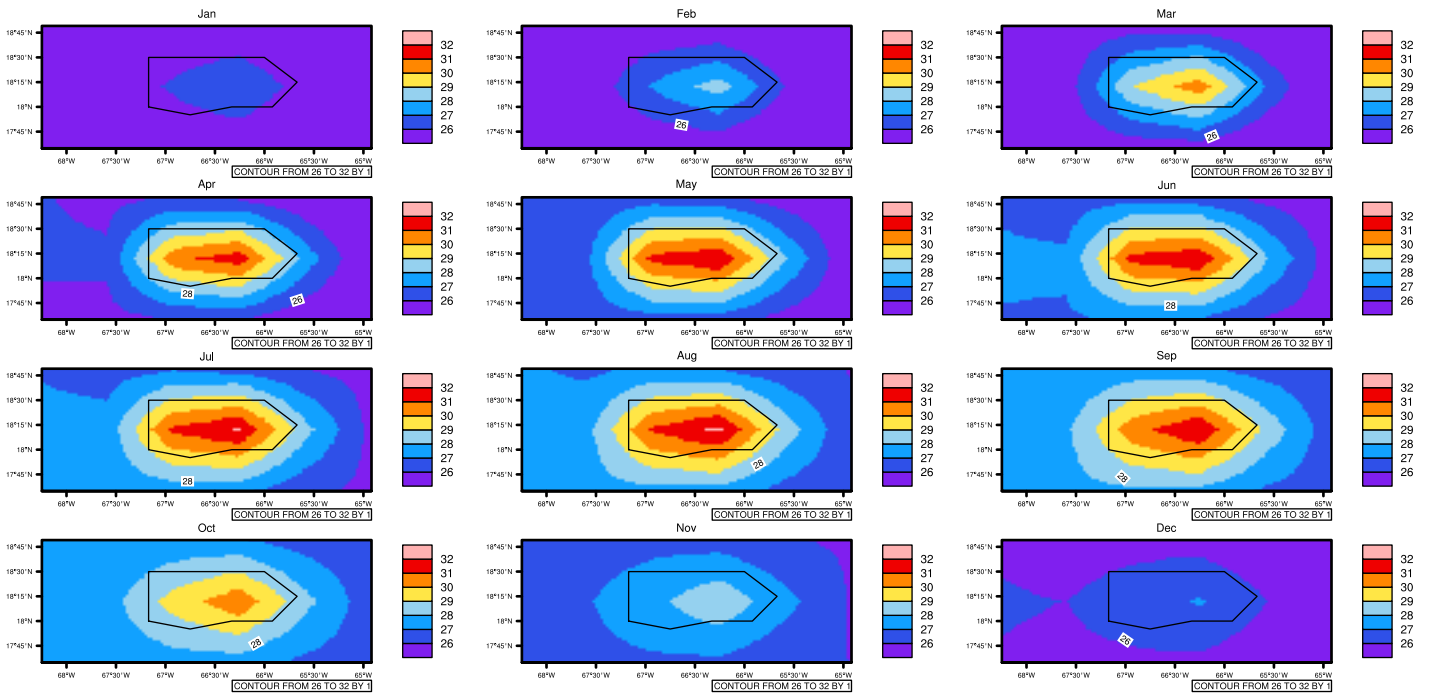

Monthly tasmx (c) In 1975-2005 MIROC4h historical - Puerto Rico