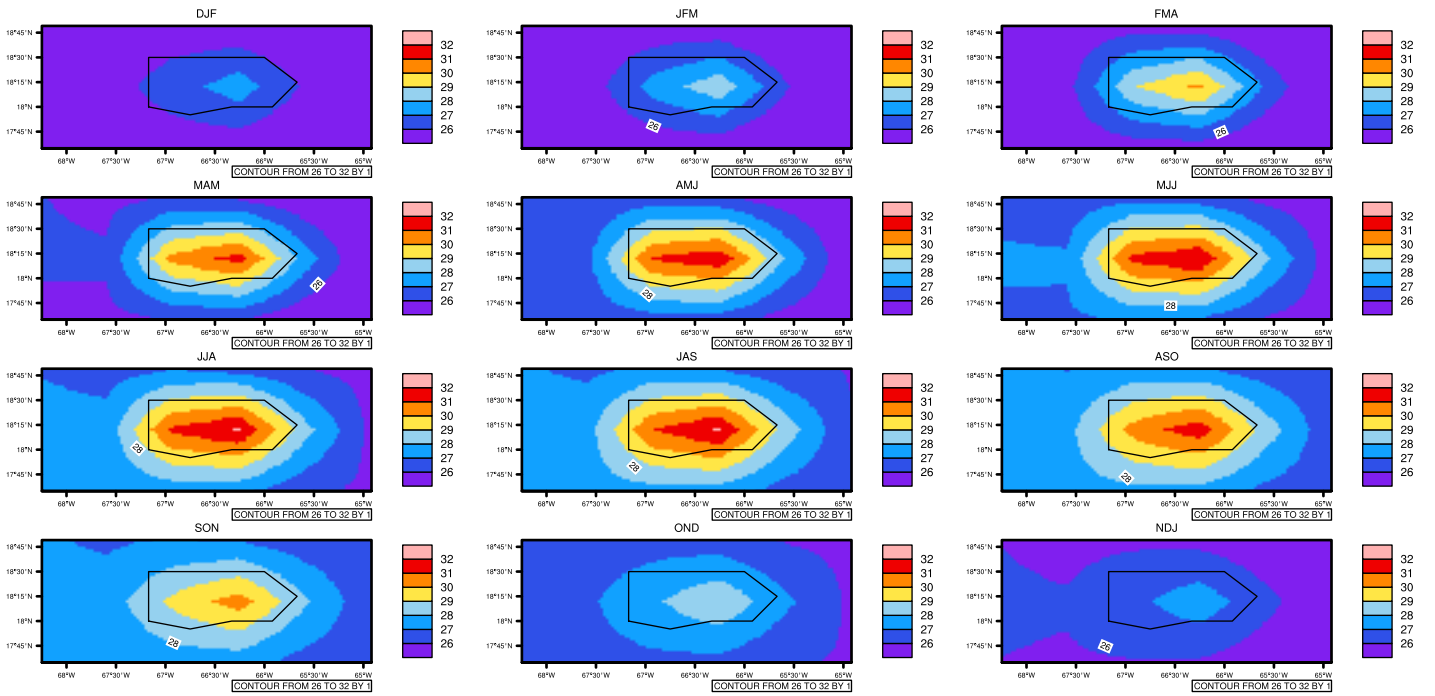

Seasonally tasmax (c) In 1975-2005 MIROC4h historical - Puerto Rico