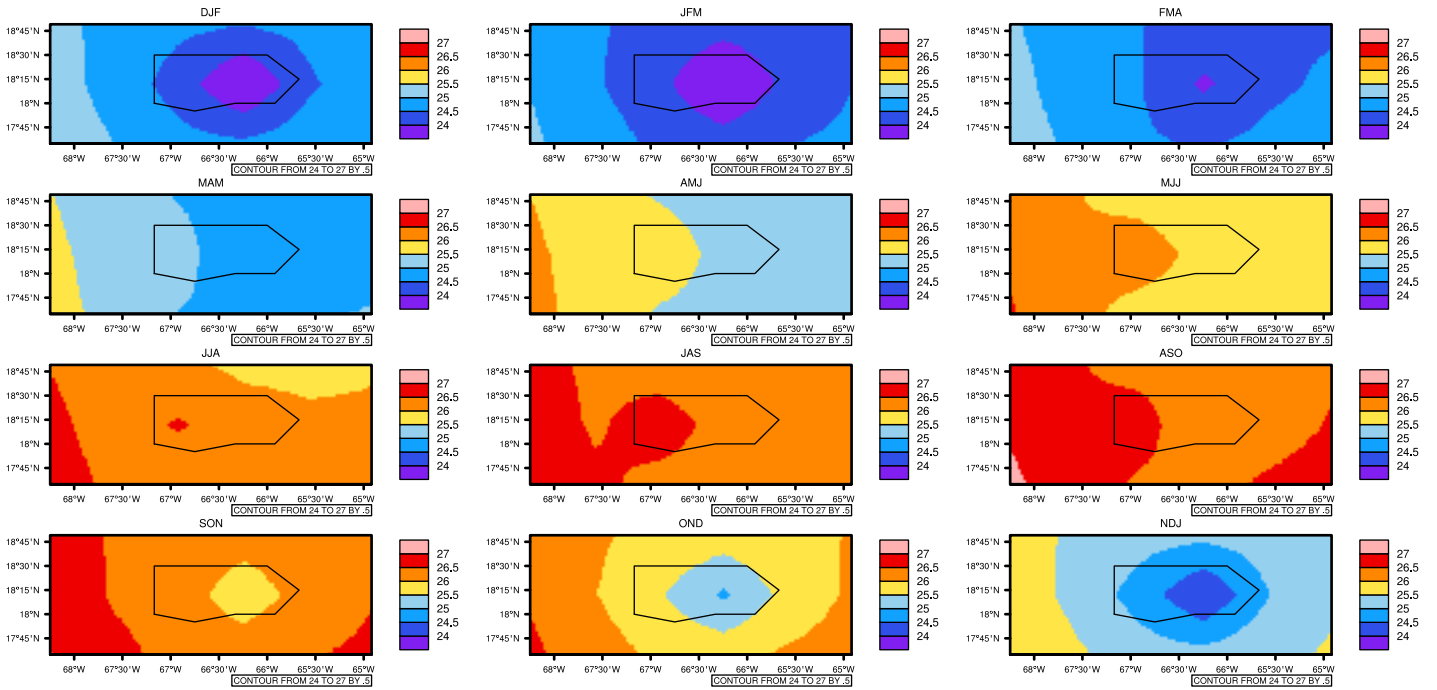

Seasonally tasmin (c) In 2020-2029 MIROC4h RCP45 - Puerto Rico