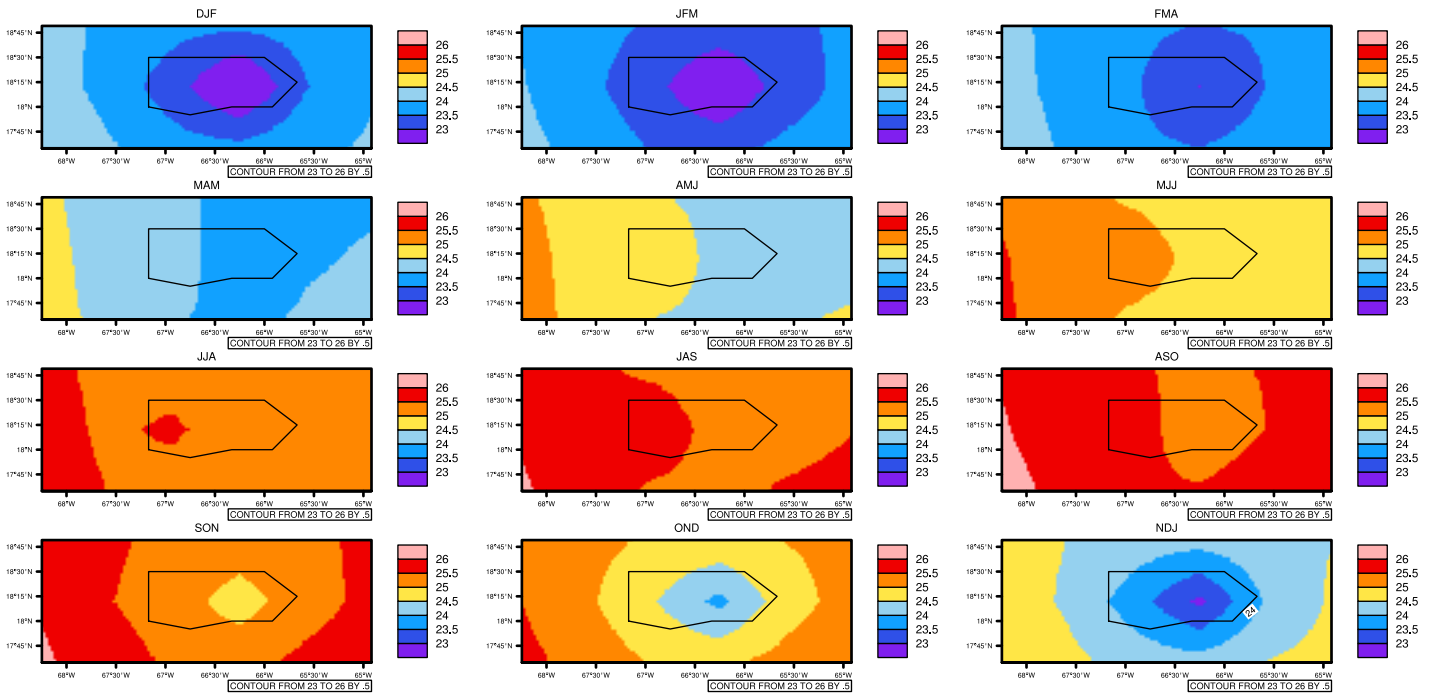

Seasonally tasmin (c) In 1975-2005 MIROC4h historical - Puerto Rico