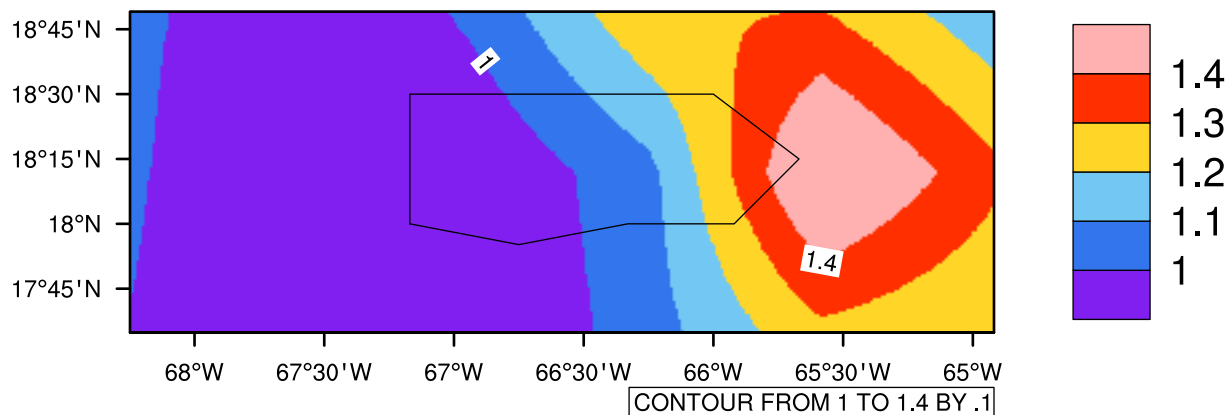

Yearly pr (mm/day) In 2020-2029 MIROC4h RCP45 - Puerto Rico

[You can request maps from any dataset from the AgriMetSoft Team.](#)