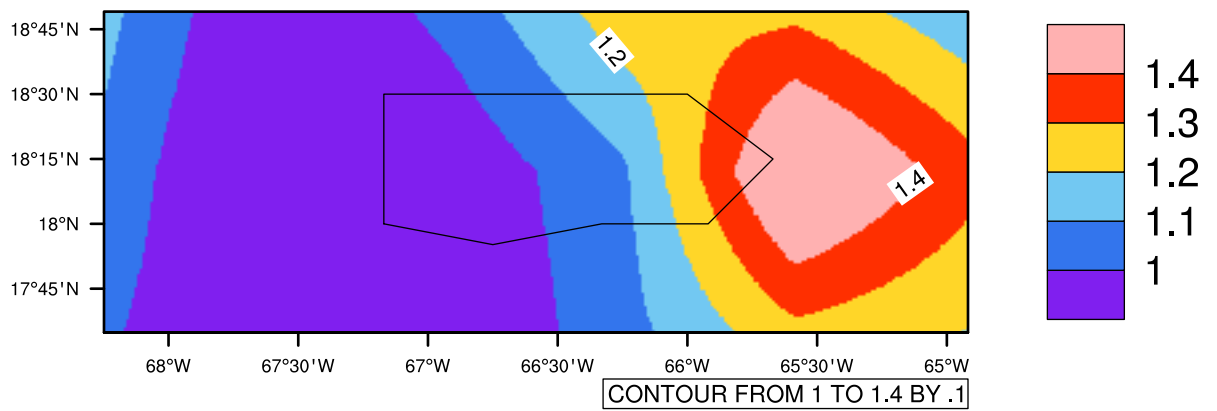

Yearly pr (mm/day) In 1975-2005 MIROC4h historical - Puerto Rico

[You can request maps from any dataset from the AgriMetSoft Team.](#)