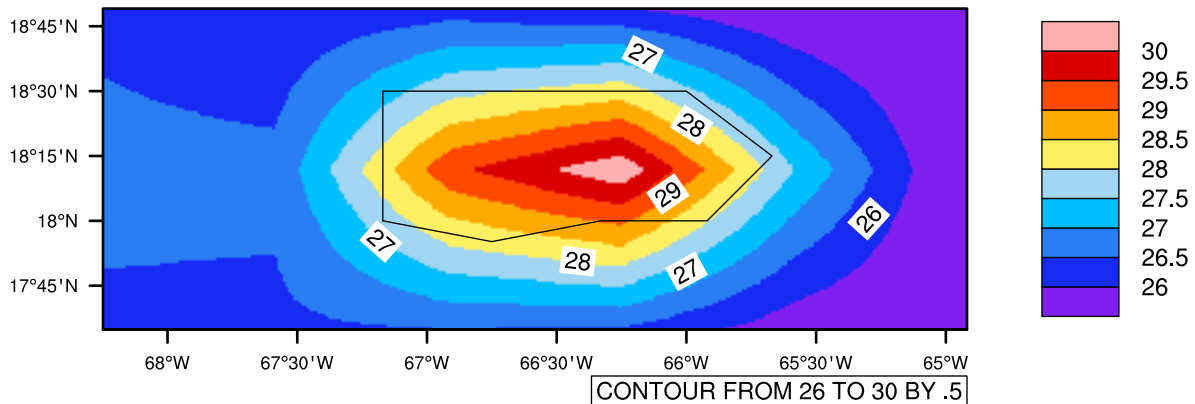

Yearly tasmax (c) In 1975-2005 MIROC4h historical - Puerto Rico

[You can request maps from any dataset from the AgriMetSoft Team.](#)