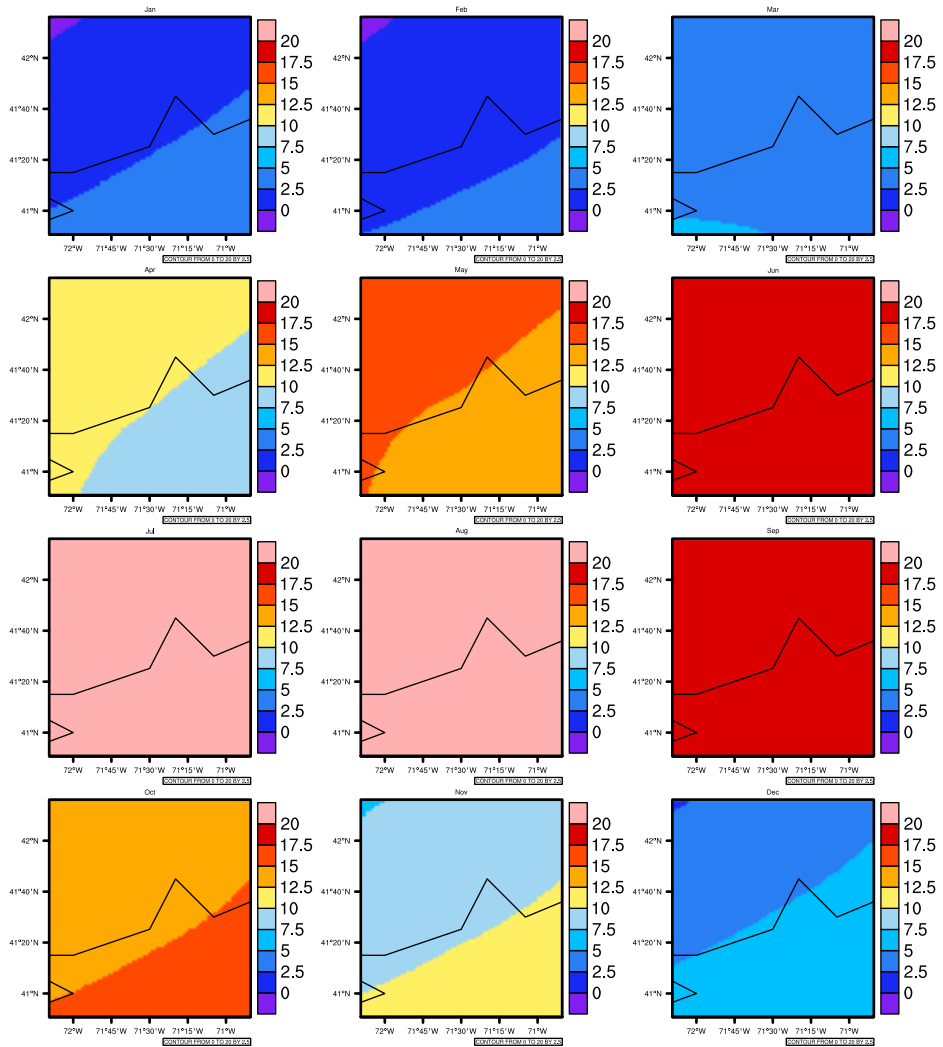

Monthly tas (c) In 1975-2005 MIROC4h historical - Rhode Island

AgrimetSoft (2020). Climate Maps. Available on:
<https://agrimetsoft.com/maps>

|Order a new map on <https://agrimetsoft.com/order>