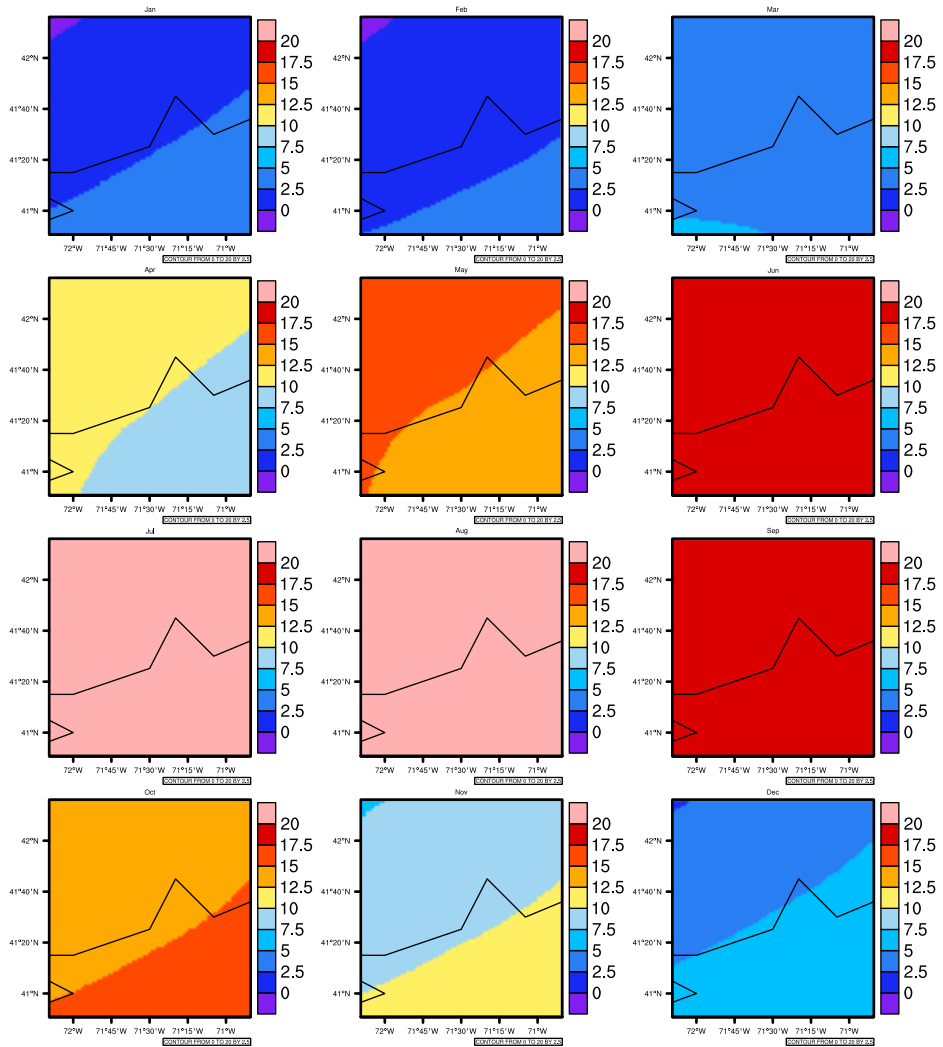

## Monthly tas (c) In 1975-2005 MIROC4h historical - Rhode Island

AgrimetSoft (2020). Climate Maps. Available on:  
<https://agrimetsoft.com/maps>

|Order a new map on <https://agrimetsoft.com/order>

[You can request maps from any dataset from the AgriMetSoft Team.](#)