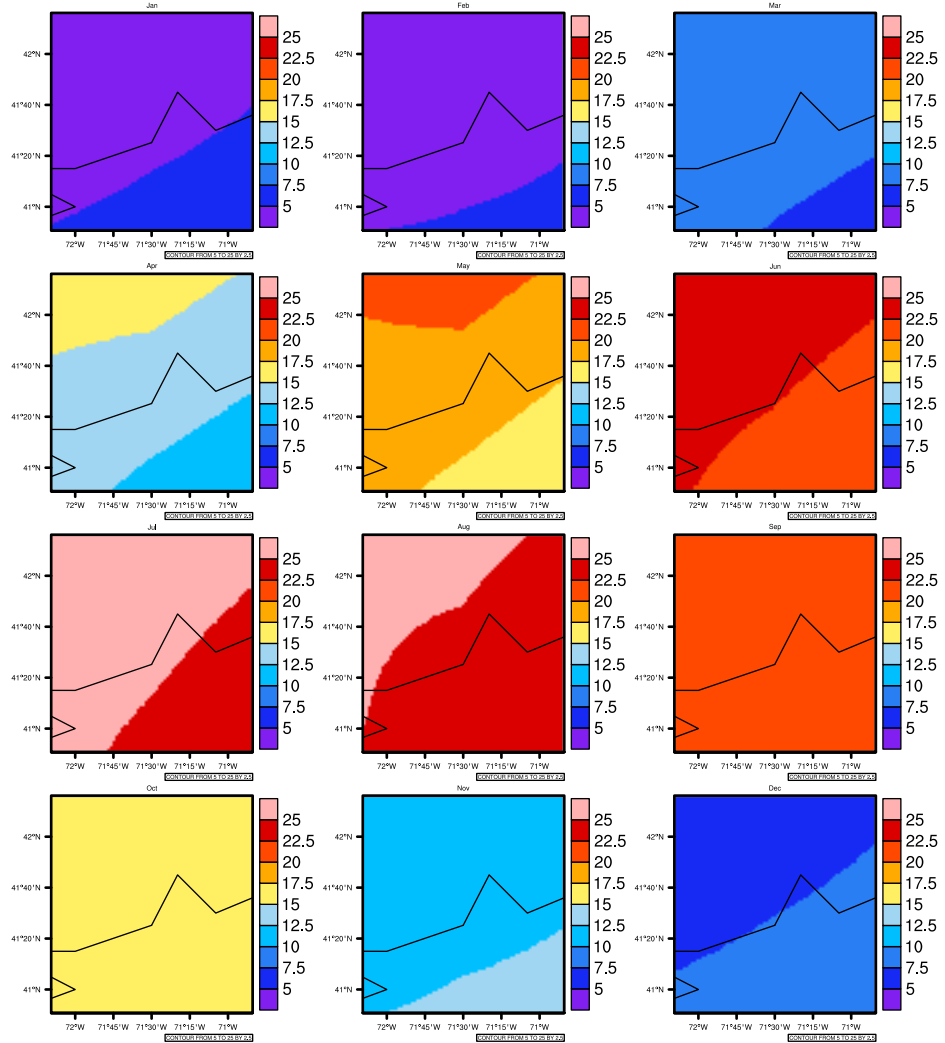

Monthly tasmax (c) In 1975-2005 MIROC4h historical - Rhode Island

AgrimetSoft (2020). Climate Maps. Available on:
<https://agrimetsoft.com/maps>

|Order a new map on <https://agrimetsoft.com/order>

[You can request maps from any dataset from the AgriMetSoft Team.](#)