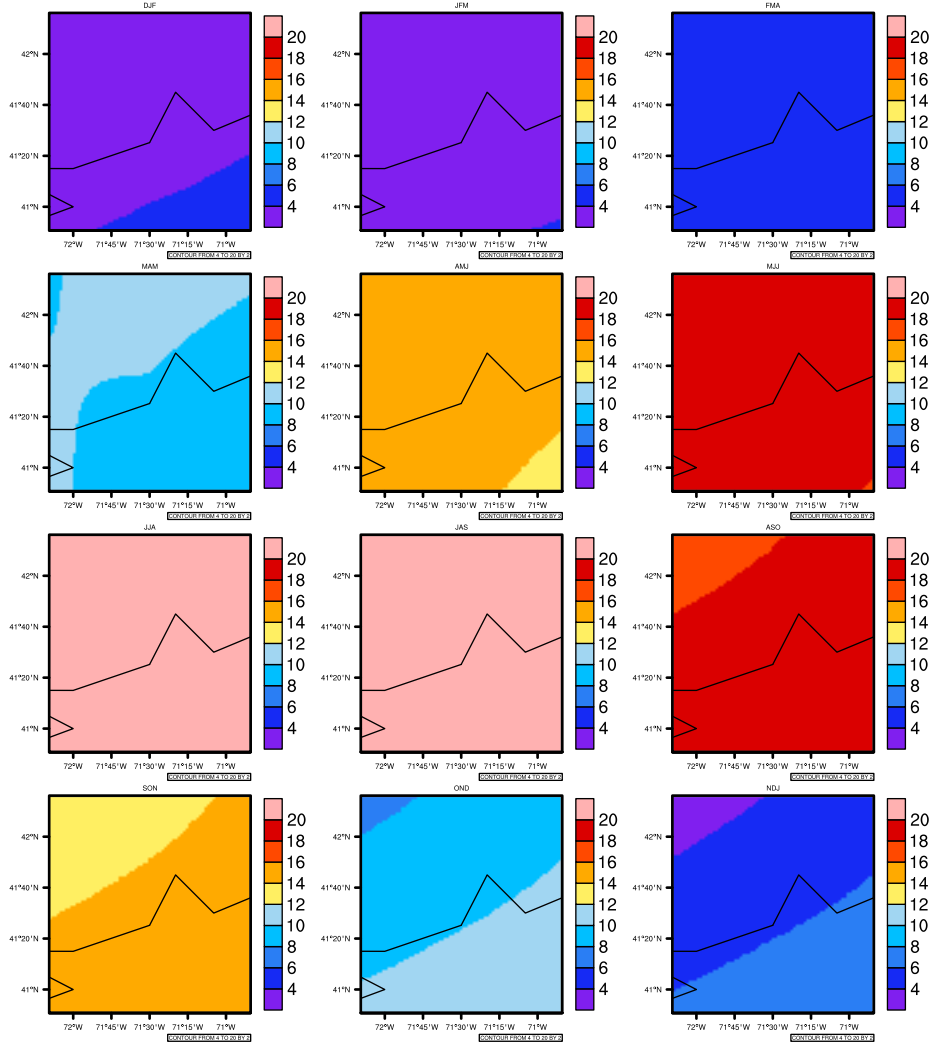

### Seasonally tas (c) In 1975-2005 MIROC4h historical - Rhode Island

AgrimetSoft (2020). Climate Maps. Available on:  
<https://agrimetsoft.com/maps>

|Order a new map on <https://agrimetsoft.com/order>