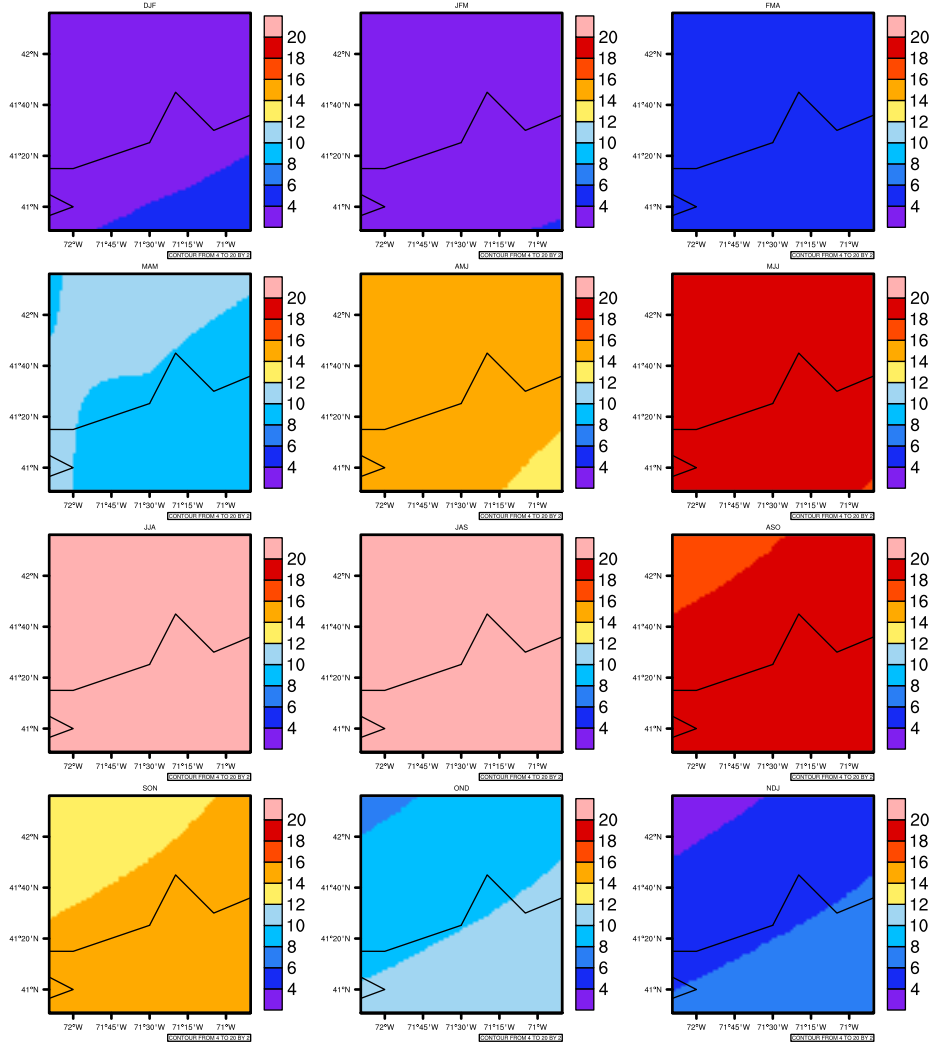

### Seasonally tas (c) In 1975-2005 MIROC4h historical - Rhode Island

AgrimetSoft (2020). Climate Maps. Available on:  
<https://agrimetsoft.com/maps>

|Order a new map on <https://agrimetsoft.com/order>

[You can request maps from any dataset from the AgriMetSoft Team.](#)