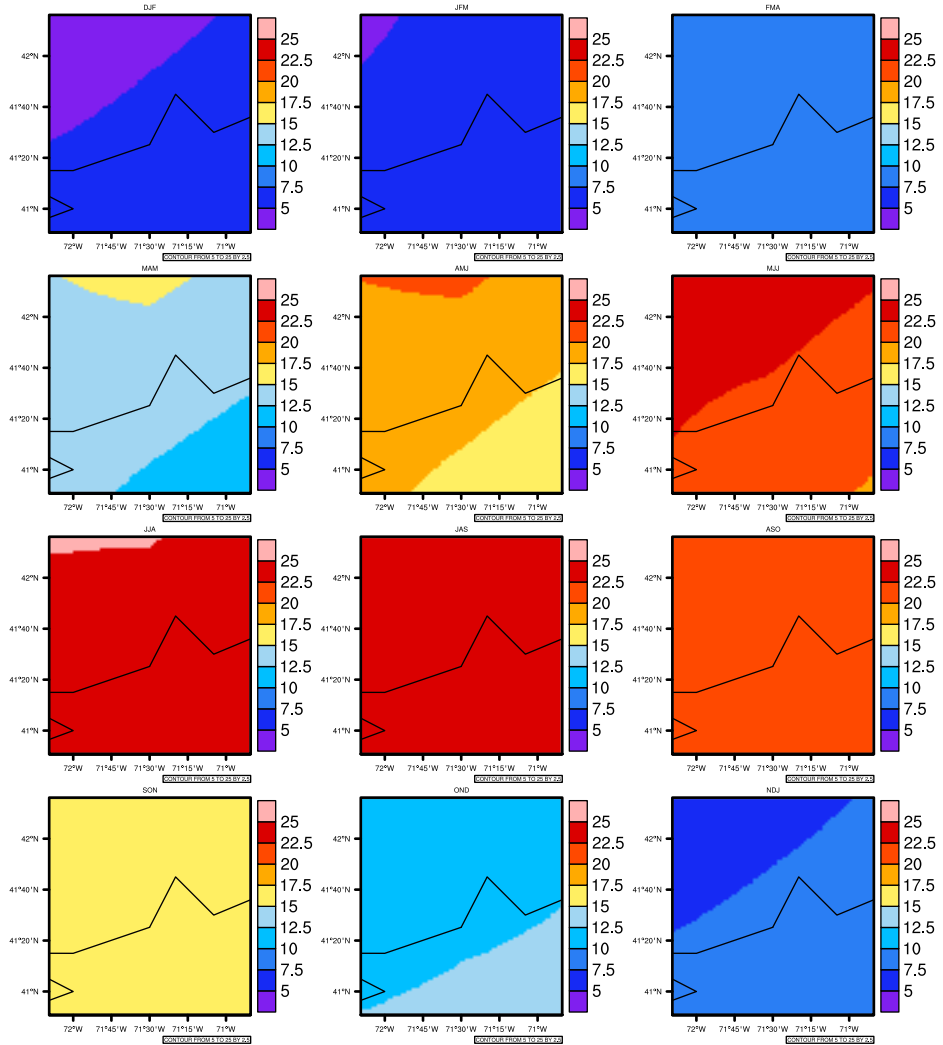

Seasonally tasmax (c) In 1975-2005 MIROC4h historical - Rhode Island

AgrimetSoft (2020). Climate Maps. Available on:
<https://agrimetsoft.com/maps>

|Order a new map on <https://agrimetsoft.com/order>

[You can request maps from any dataset from the AgriMetSoft Team.](#)