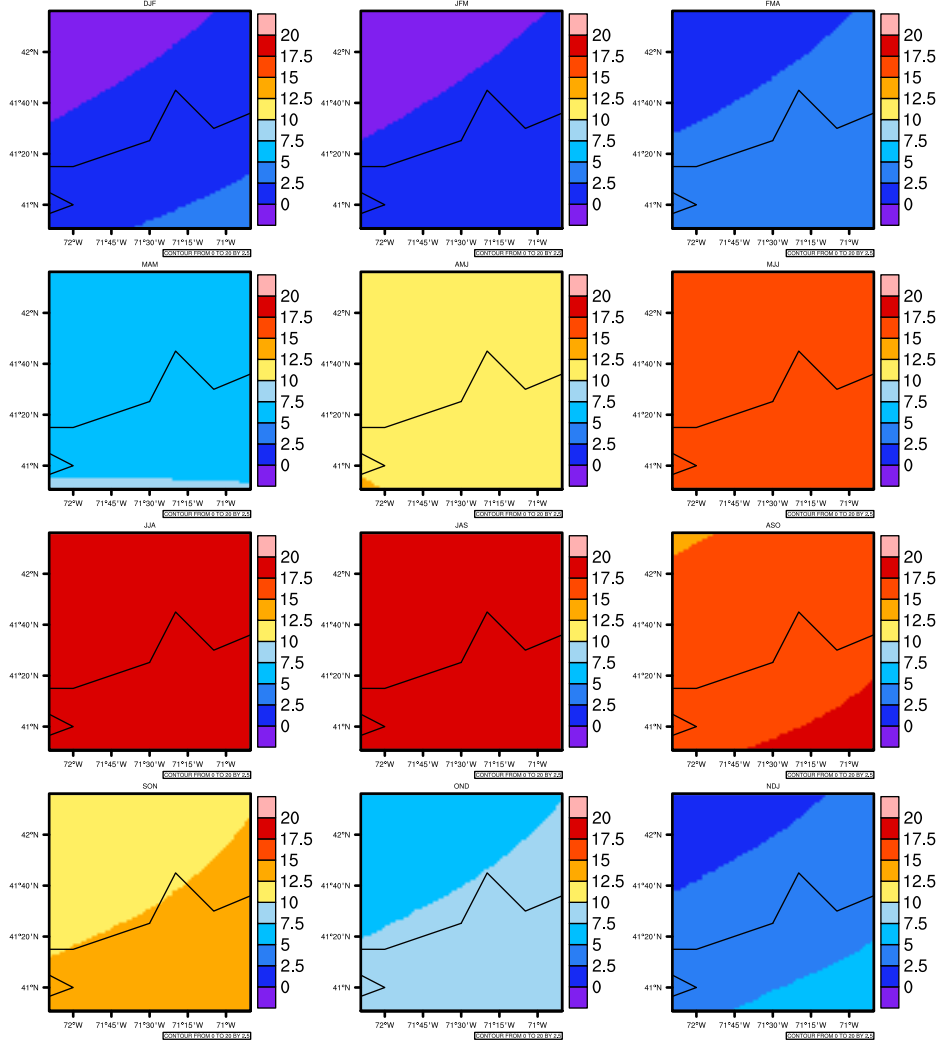

### Seasonally tasmin (c) In 1975-2005 MIROC4h historical - Rhode Island

AgrimetSoft (2020). Climate Maps. Available on:  
<https://agrimetsoft.com/maps>

|Order a new map on <https://agrimetsoft.com/order>

[You can request maps from any dataset from the AgriMetSoft Team.](#)