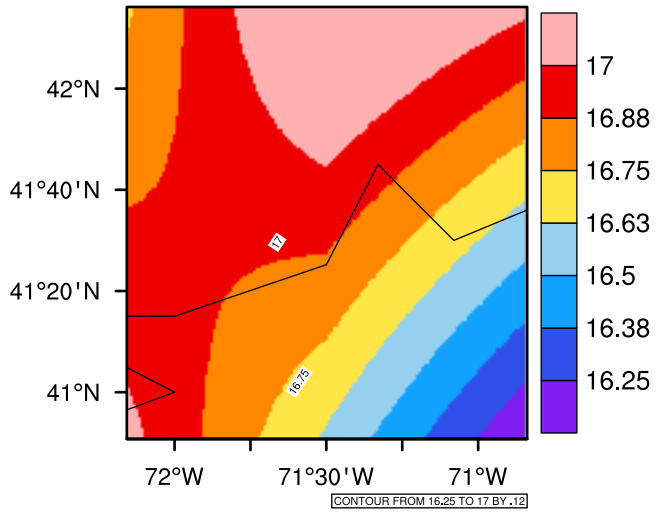

Yearly tasmax (c) In 2020-2029 MIROC4h RCP45 - Rhode Island

[You can request maps from any dataset from the AgriMetSoft Team.](#)