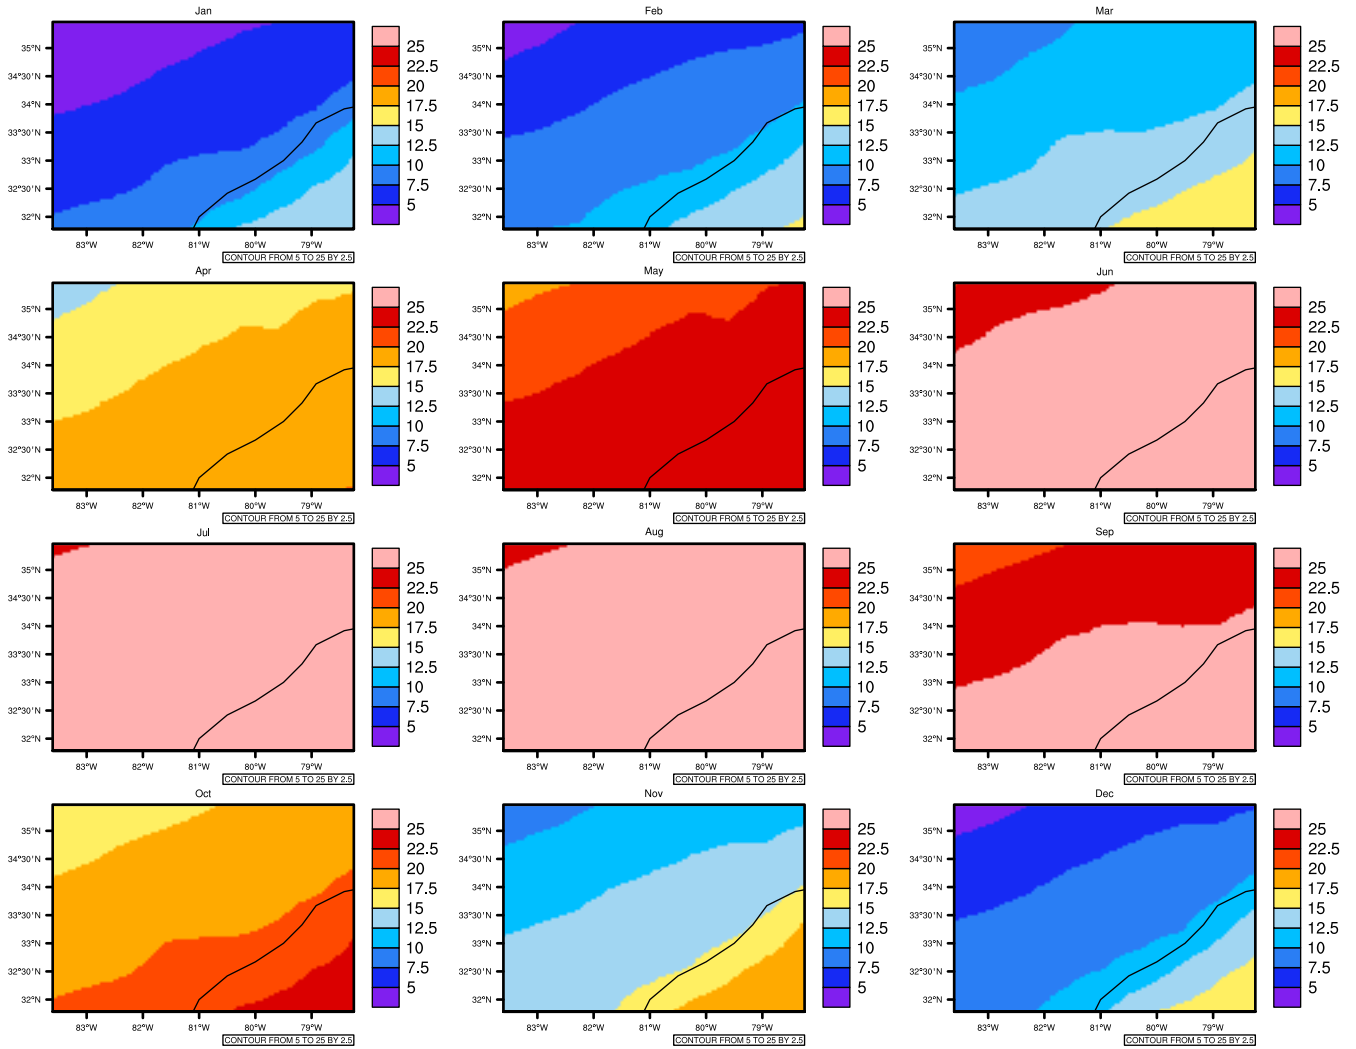

Monthly tas (c) In 1975-2005 MIROC4h historical - South Carolina

AgriMetSoft (2020). Climate Maps. Available on: <https://agrimetsoft.com/maps>

[Order a new map on <https://agrimetsoft.com/order>