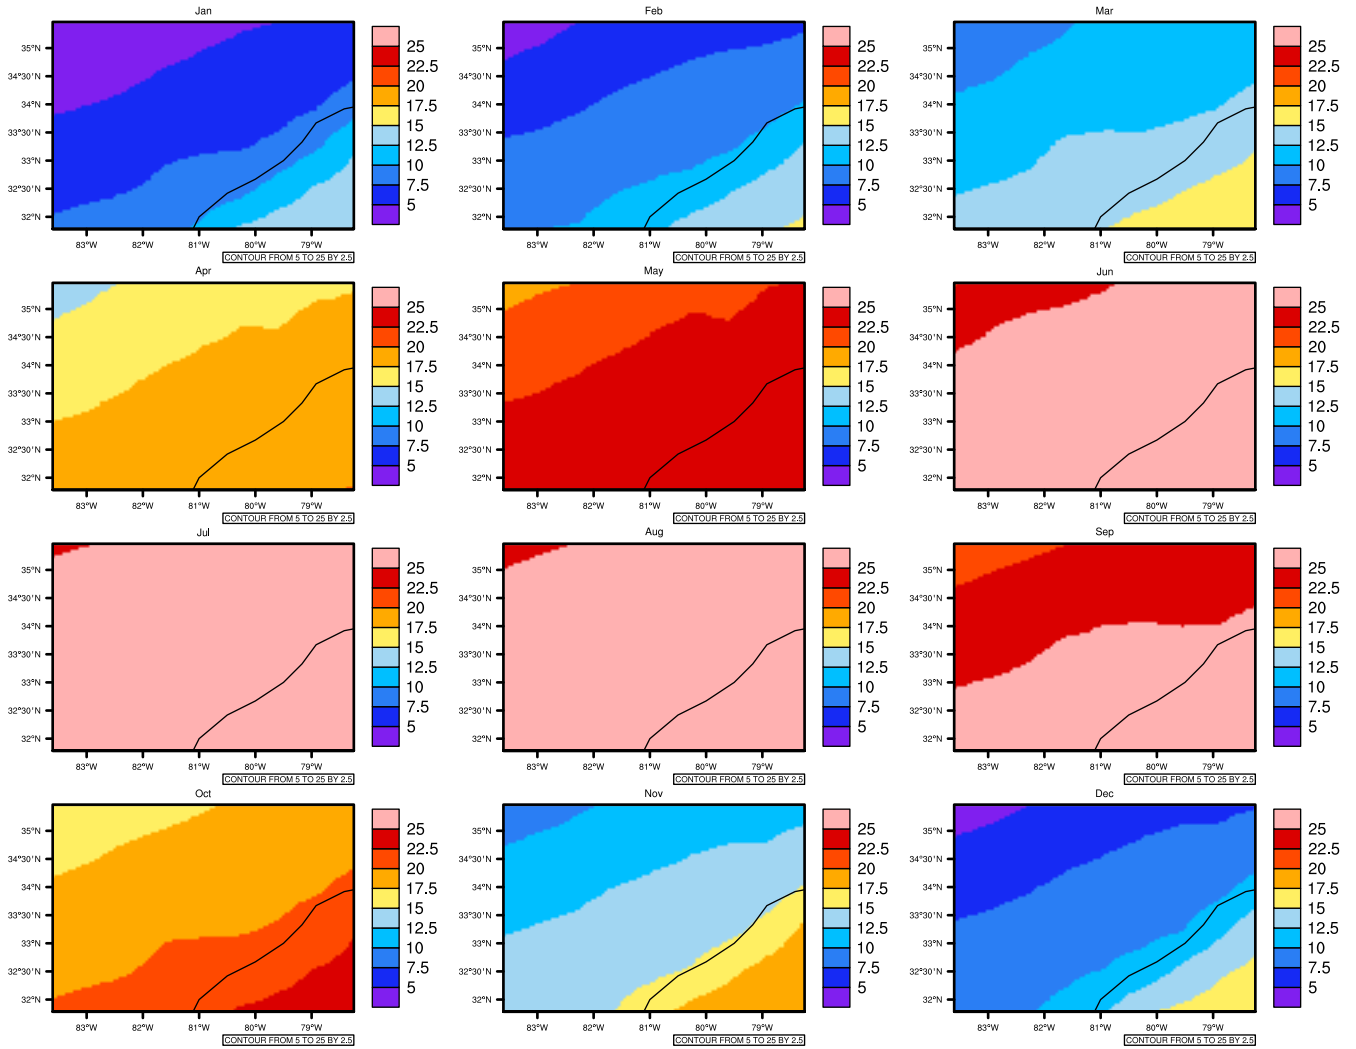

Monthly tas (c) In 1975-2005 MIROC4h historical - South Carolina

AgriMetSoft (2020). Climate Maps. Available on: <https://agrimetsoft.com/maps>

[Order a new map on <https://agrimetsoft.com/order>

[You can request maps from any dataset from the AgriMetSoft Team.](#)