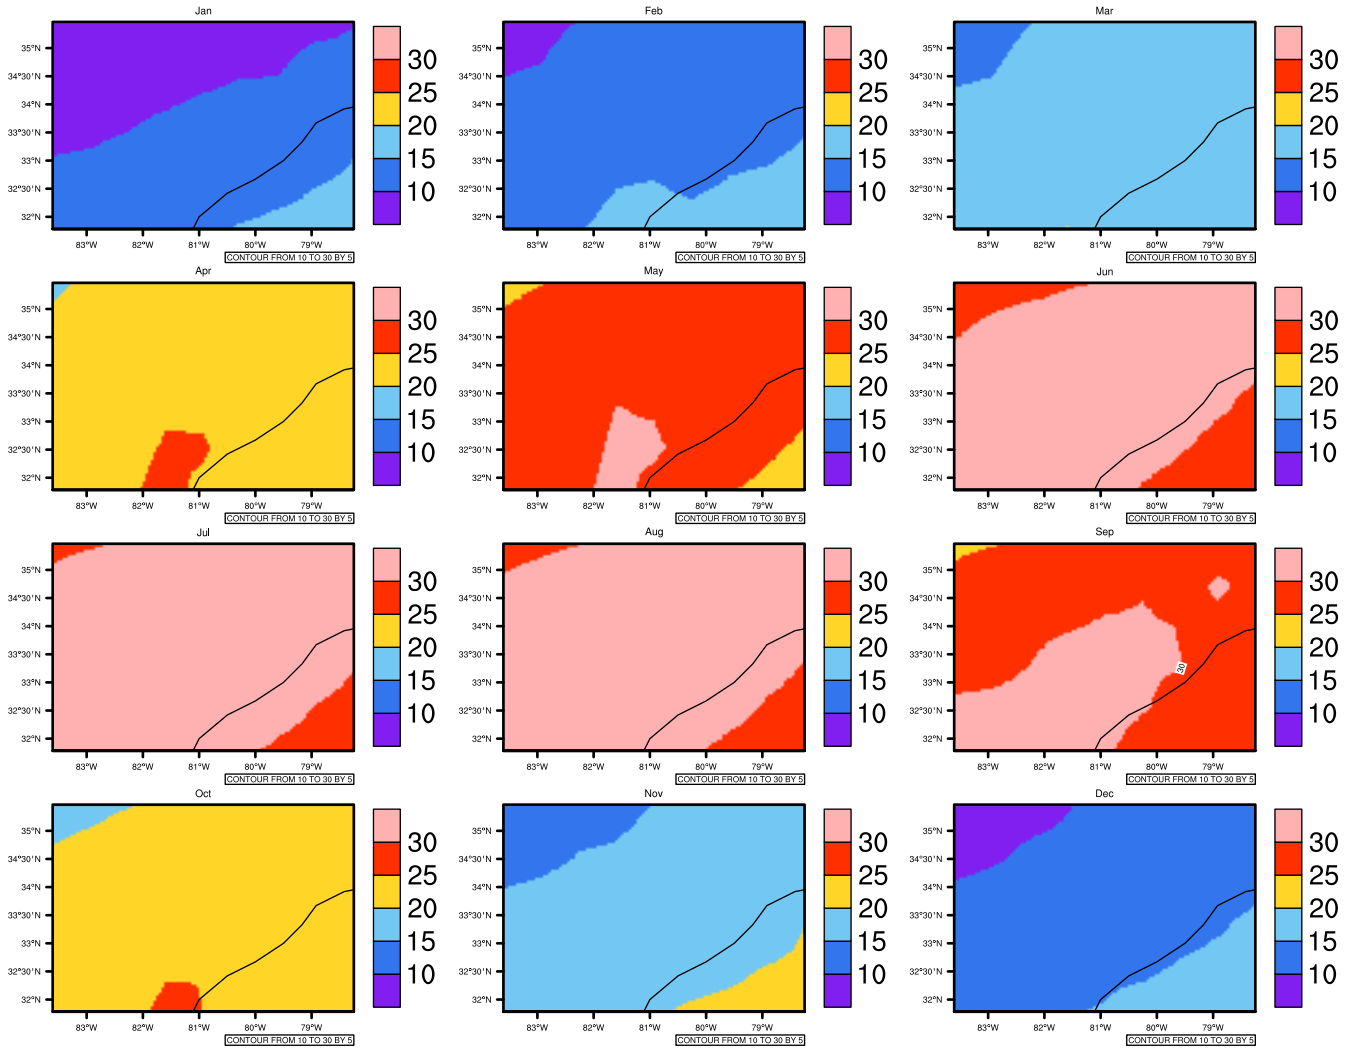

Monthly tasmx (c) In 1975-2005 MIROC4h historical - South Carolina

AgriMetSoft (2020). Climate Maps. Available on: <https://agrimetsoft.com/maps>

[Order a new map on <https://agrimetsoft.com/order>