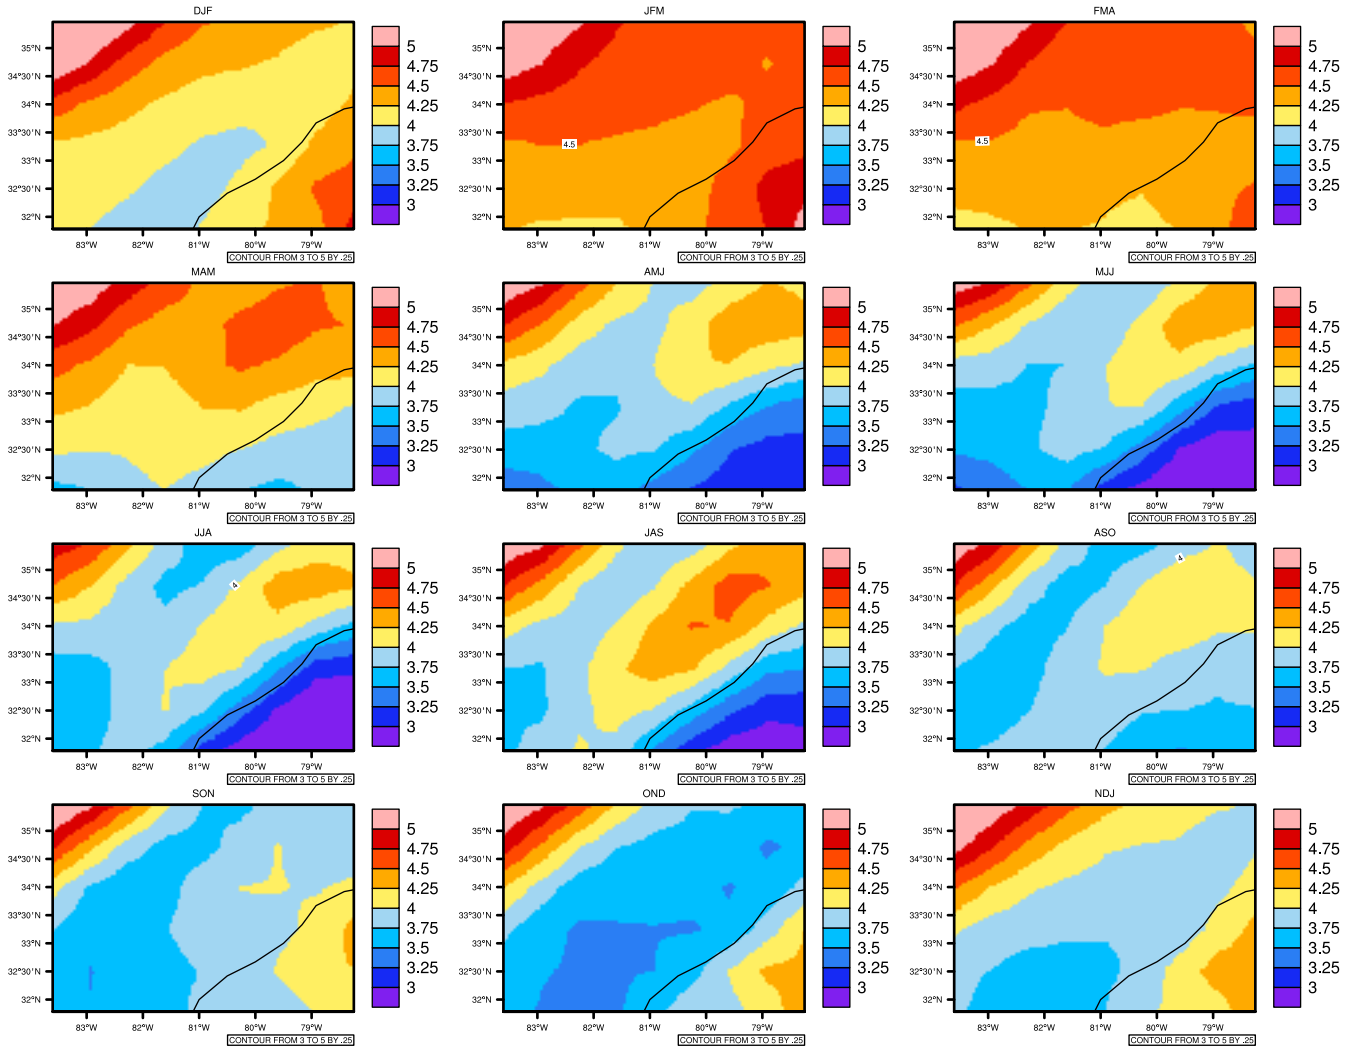

Seasonally pr (mm/day) In 1975-2005 MIROC4h historical - South Carolina

AgriMetSoft (2020). Climate Maps. Available on: <https://agrimetsoft.com/maps>

[Order a new map on <https://agrimetsoft.com/order>

[You can request maps from any dataset from the AgriMetSoft Team.](#)