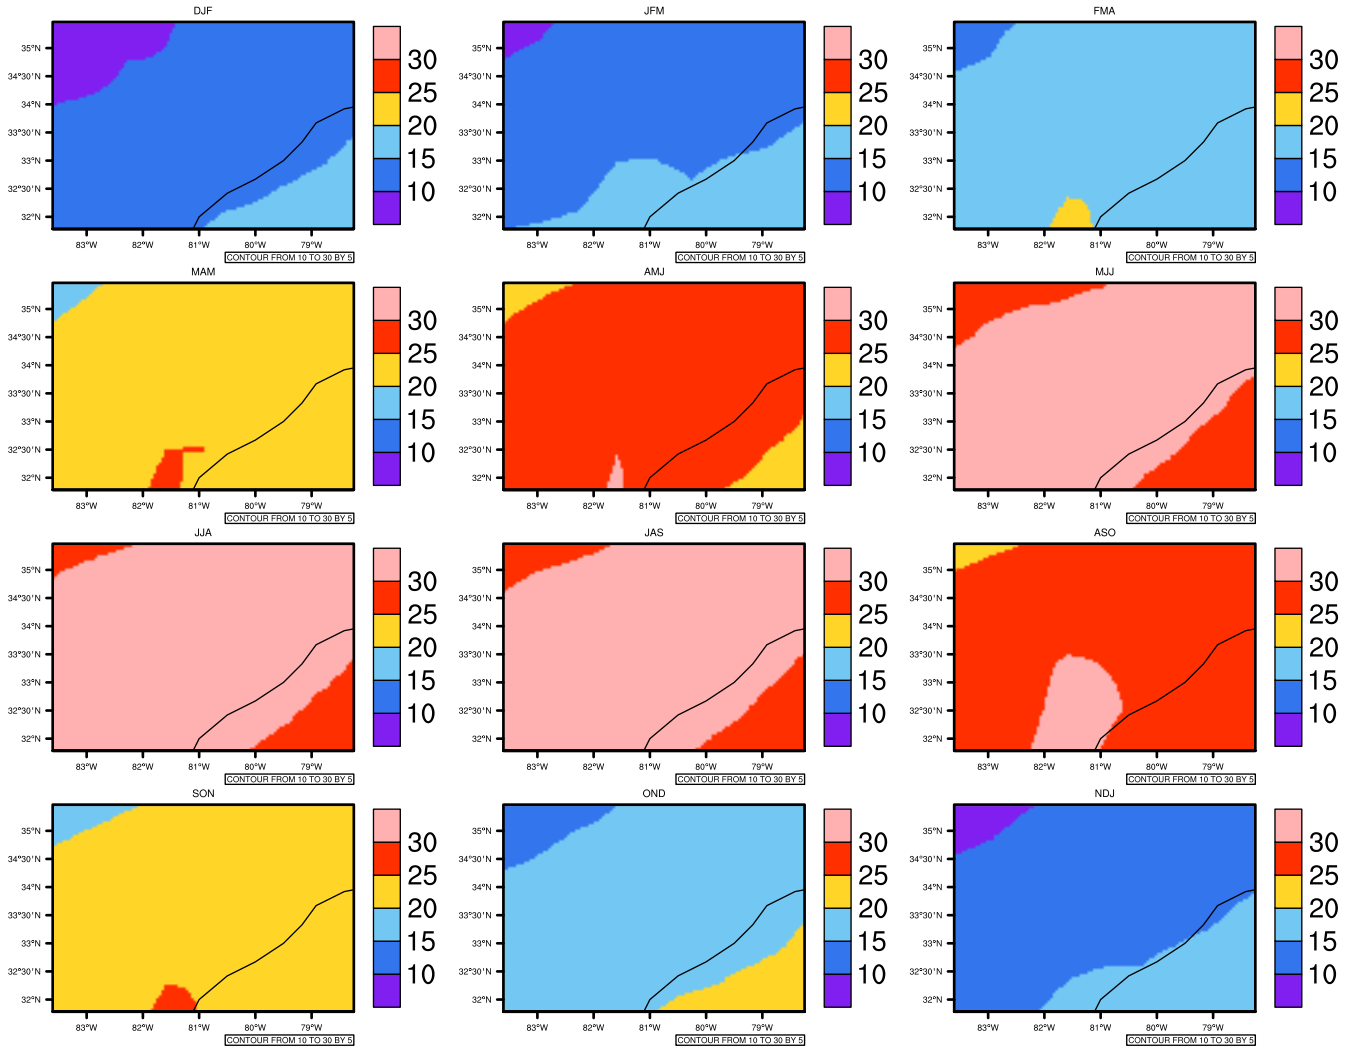

Seasonally tasmox (c) In 1975-2005 MIROC4h historical - South Carolina

AgriMetSoft (2020). Climate Maps. Available on: <https://agrimetsoft.com/maps>

[Order a new map on <https://agrimetsoft.com/order>

[You can request maps from any dataset from the AgriMetSoft Team.](#)