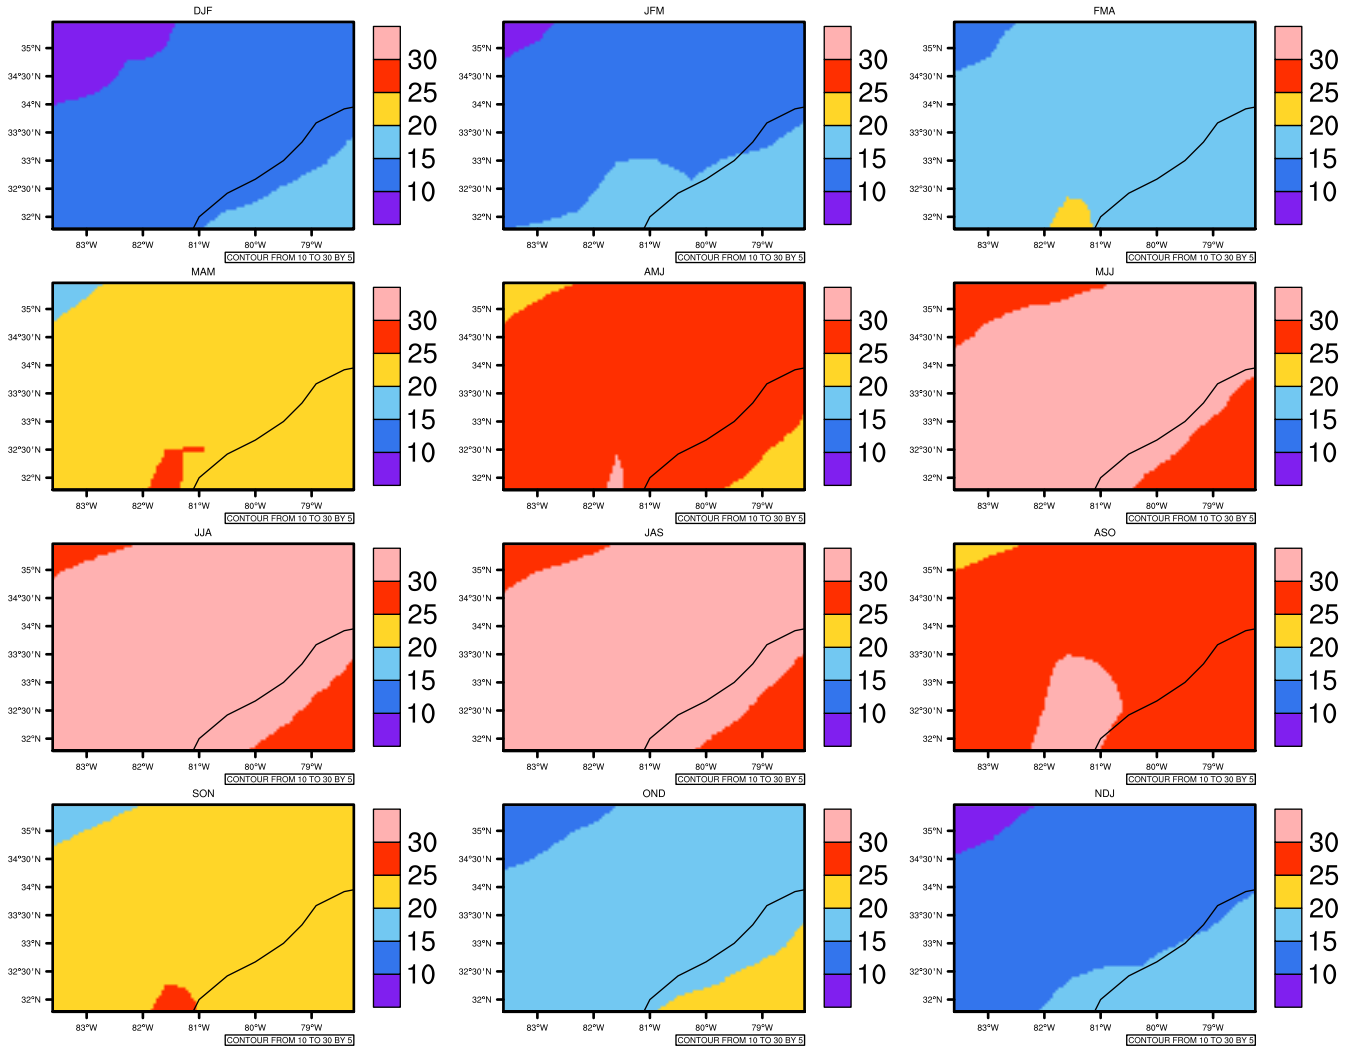

### Seasonally tasmox (c) In 1975-2005 MIROC4h historical - South Carolina

AgriMetSoft (2020). Climate Maps. Available on: <https://agrimetsoft.com/maps>

[Order a new map on <https://agrimetsoft.com/order>