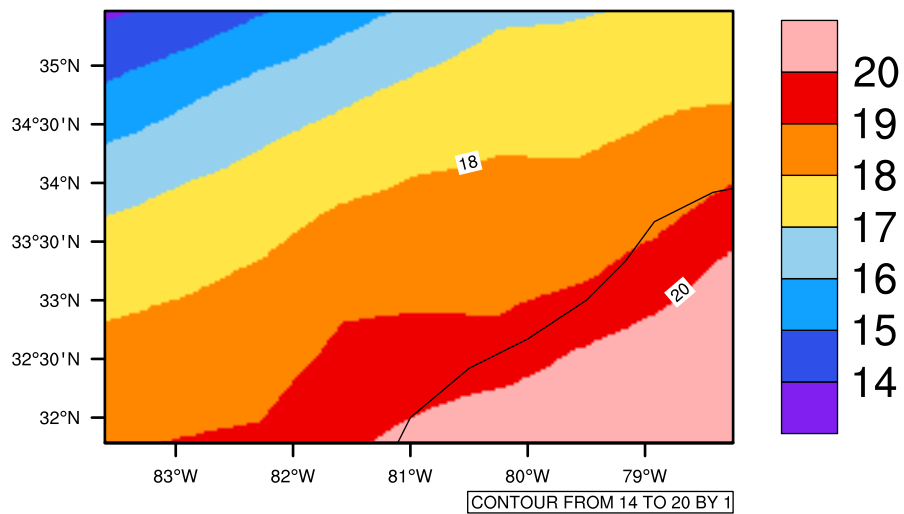

Yearly tas (c) In 1975-2005 MIROC4h historical - South Carolina

[You can request maps from any dataset from the AgriMetSoft Team.](#)