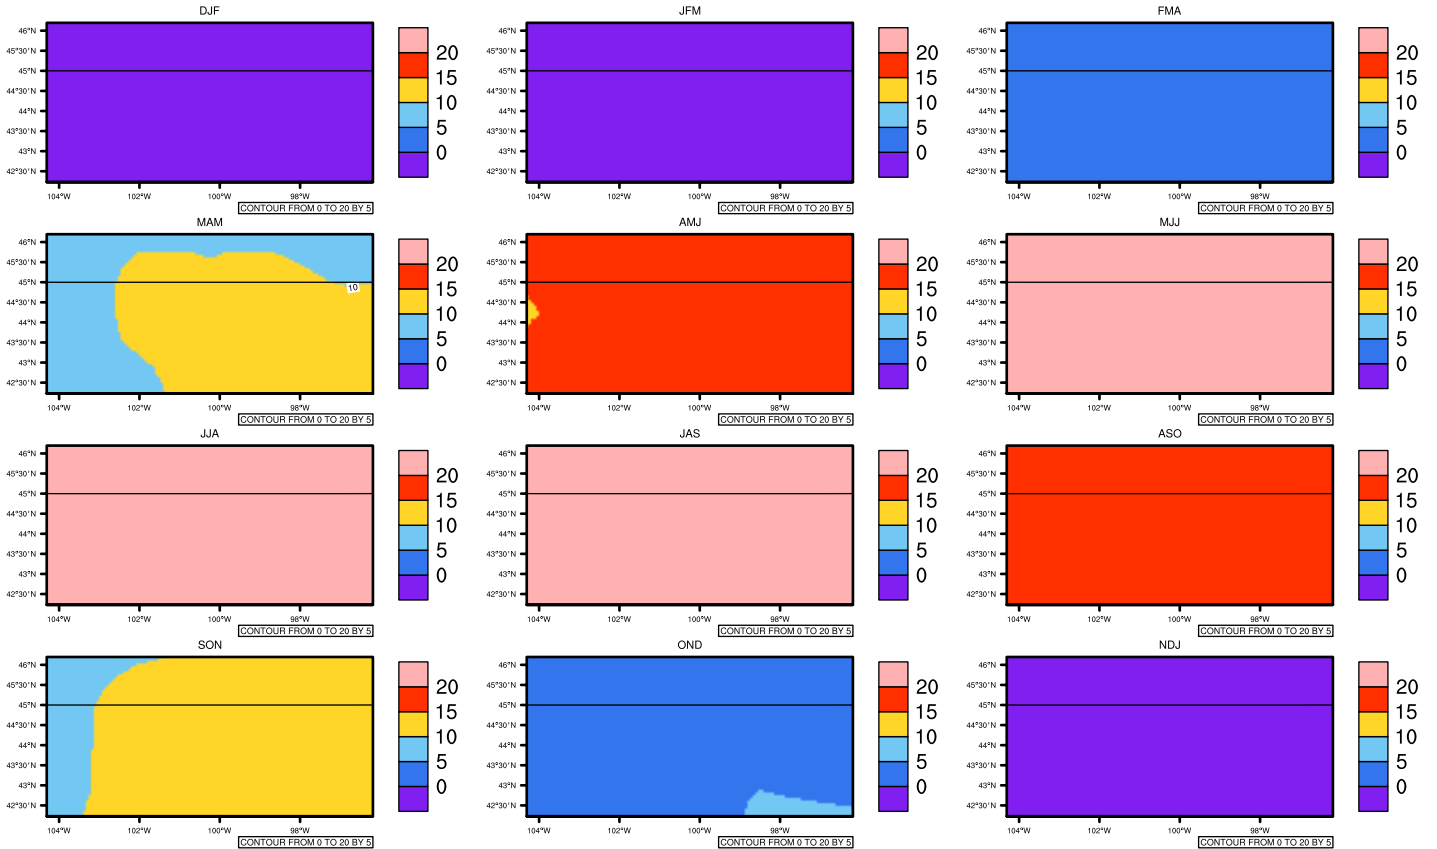

Seasonally tas (c) In 1975-2005 MIROC4h historical - South Dakota

AgrMetSoft (2020), Climate Maps. Available on:
<https://agrimetsoft.com/maps>

Order a new map on <https://agrimetsoft.com/order>

[You can request maps from any dataset from the AgriMetSoft Team.](#)