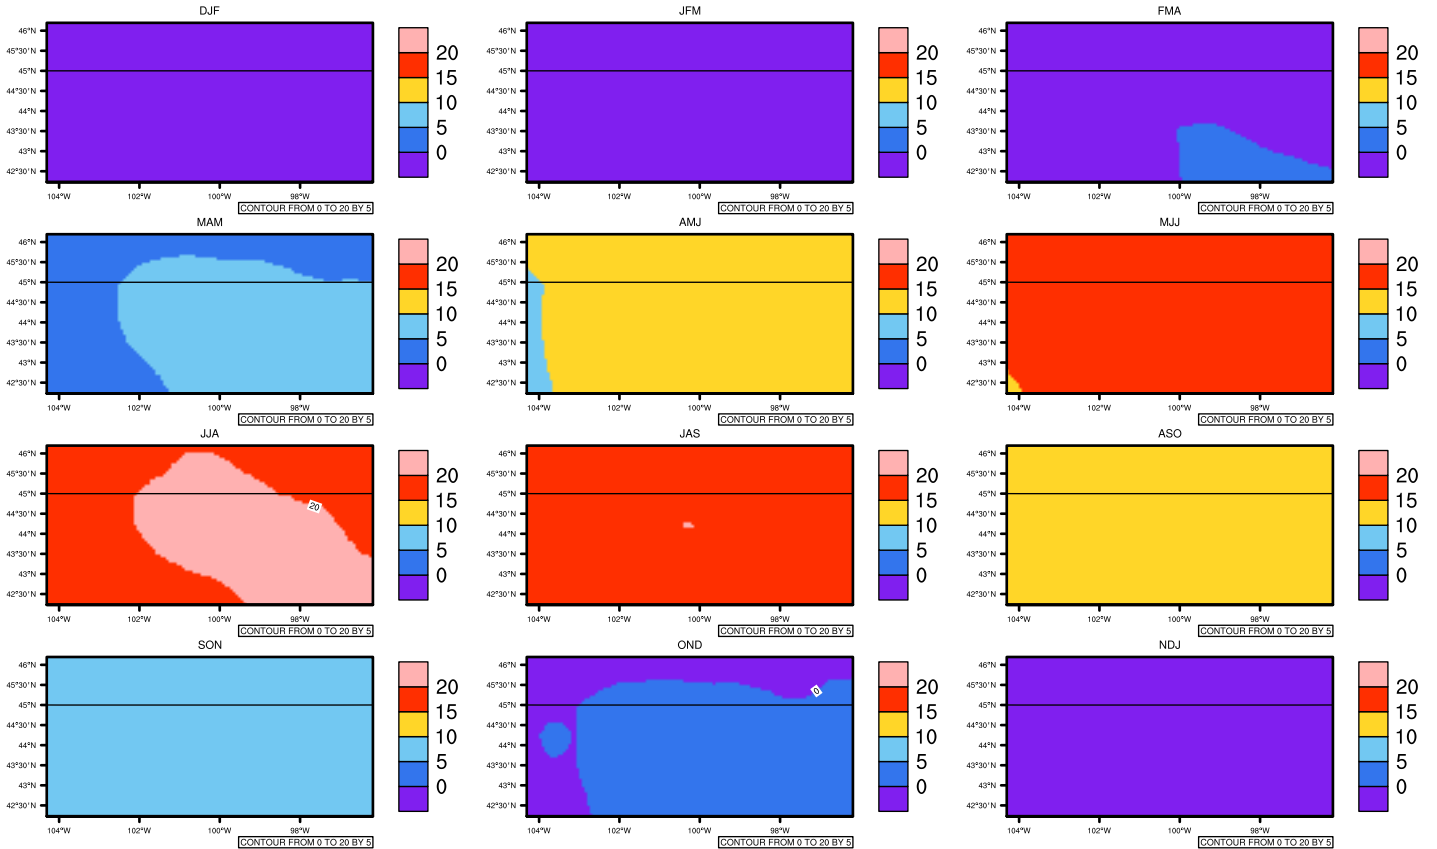

Seasonally tasmin (c) In 1975-2005 MIROC4h historical - South Dakota

AgriMetSoft (2020), Climate Maps. Available on: <https://agrimetsoft.com/maps>

Order a new map on <https://agrimetsoft.com/order>