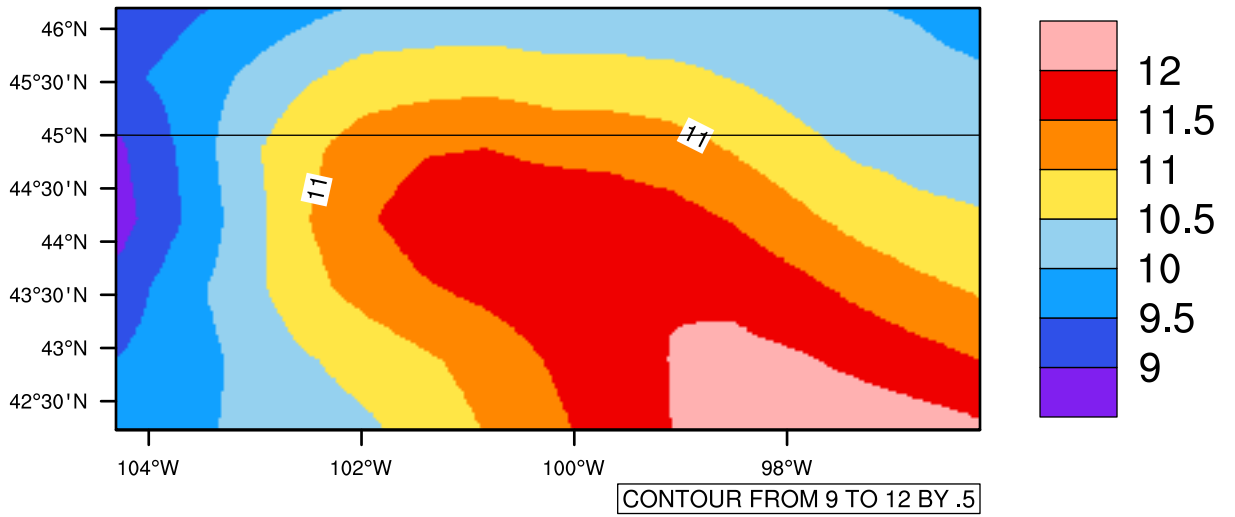

Yearly tas (c) In 1975-2005 MIROC4h historical - South Dakota

[You can request maps from any dataset from the AgriMetSoft Team.](#)