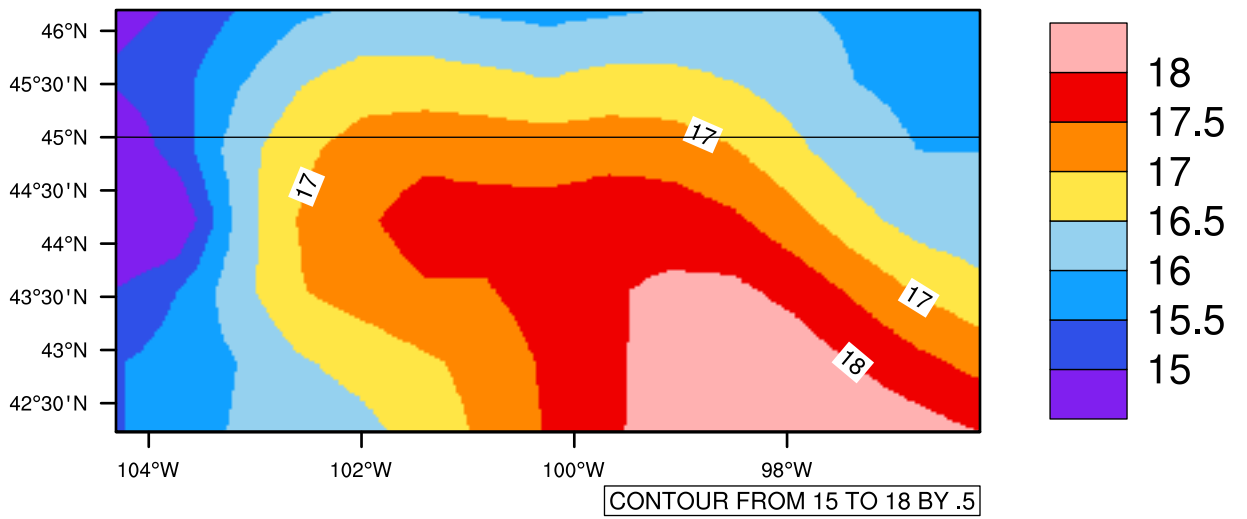

Yearly tasmax (c) In 1975-2005 MIROC4h historical - South Dakota

[You can request maps from any dataset from the AgriMetSoft Team.](#)