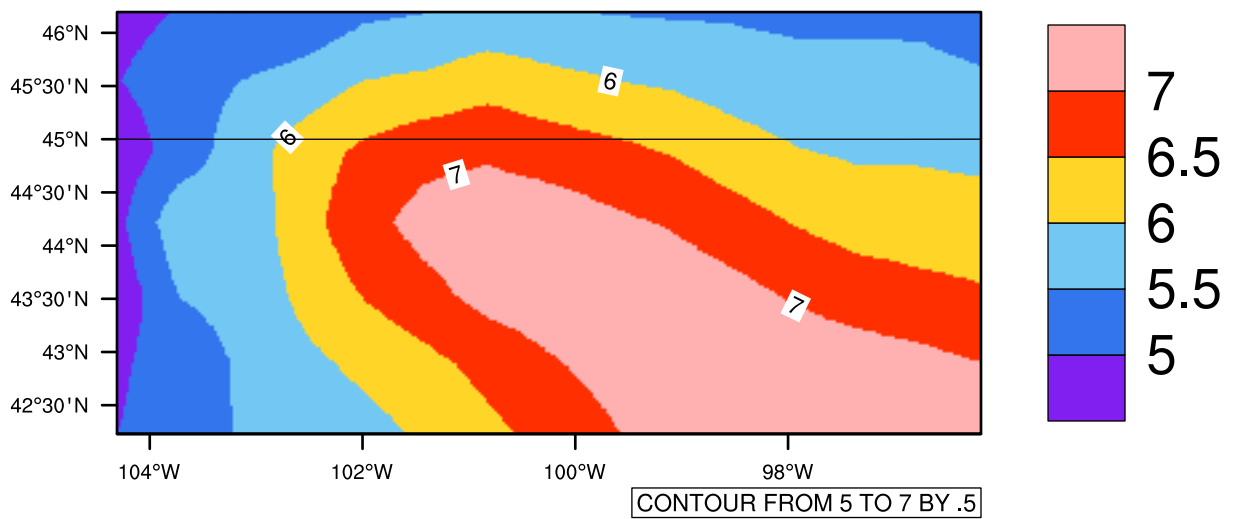

Yearly tasmin (c) In 1975-2005 MIROC4h historical - South Dakota

[You can request maps from any dataset from the AgriMetSoft Team.](#)