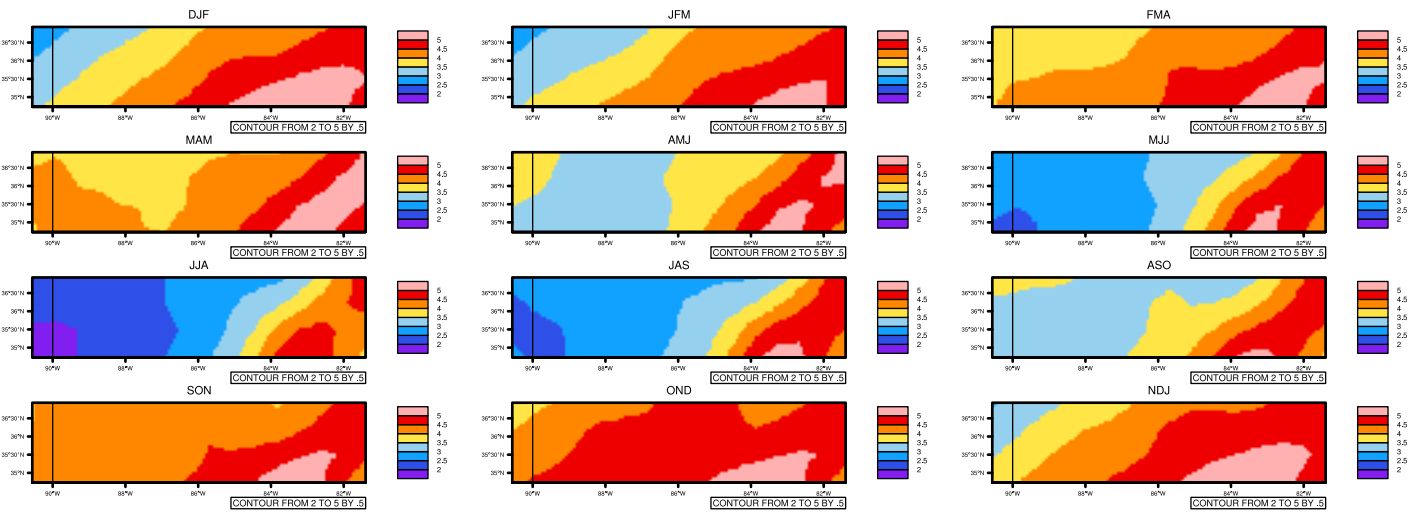

Seasonally pr (mm/day) In 1975-2005 MIROC4h historical - Tennessee

Order a new map on <https://agrimetisoft.com/order>