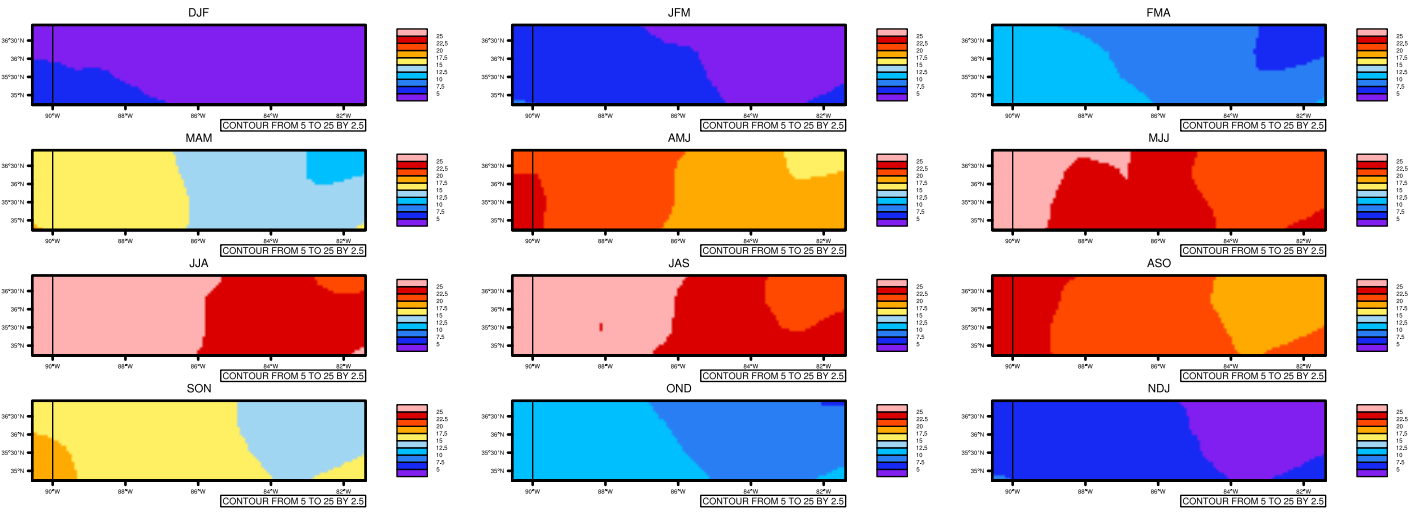

Seasonally tas (c) In 1975-2005 MIROC4h historical - Tennessee

Order a new map on <https://agrimetisoft.com/order>