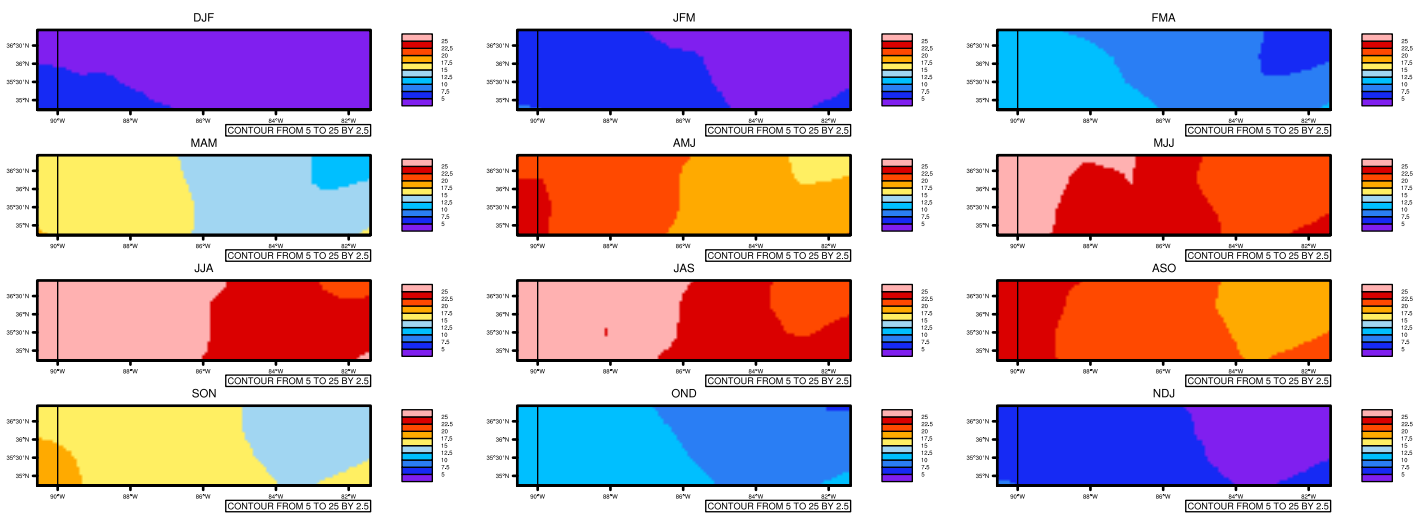

Seasonally tas (c) In 1975-2005 MIROC4h historical - Tennessee

Order a new map on <https://agrimetsoft.com/order>