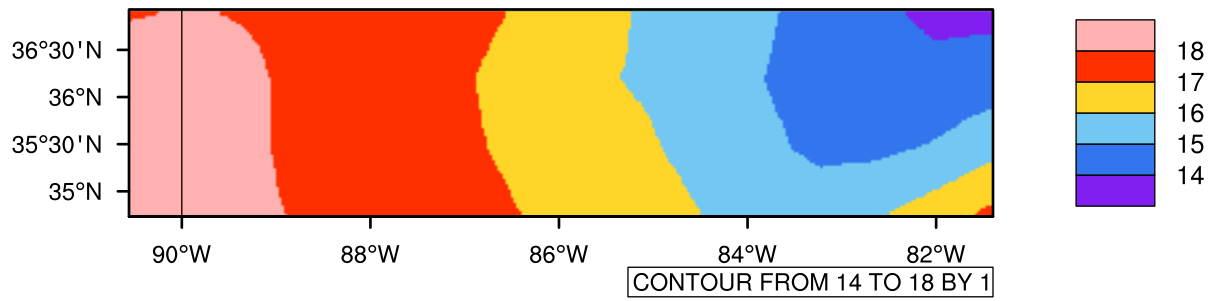

Yearly tas (c) In 2020-2029 MIROC4h RCP45 - Tennessee

[You can request maps from any dataset from the AgriMetSoft Team.](#)