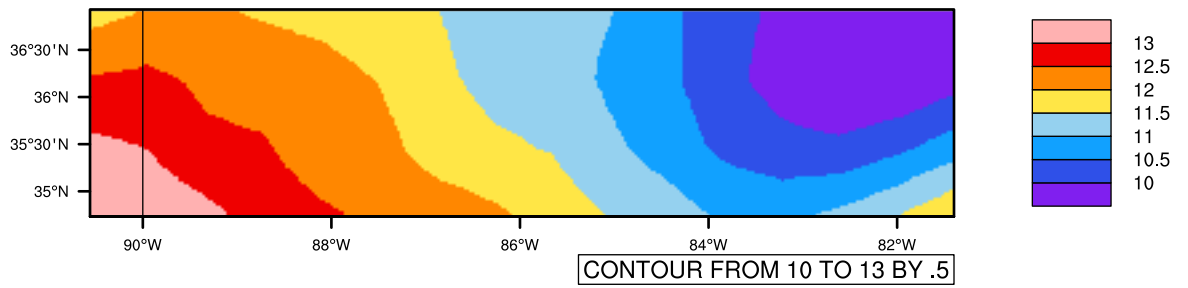

Yearly tasmin (c) In 1975-2005 MIROC4h historical - Tennessee

[You can request maps from any dataset from the AgriMetSoft Team.](#)