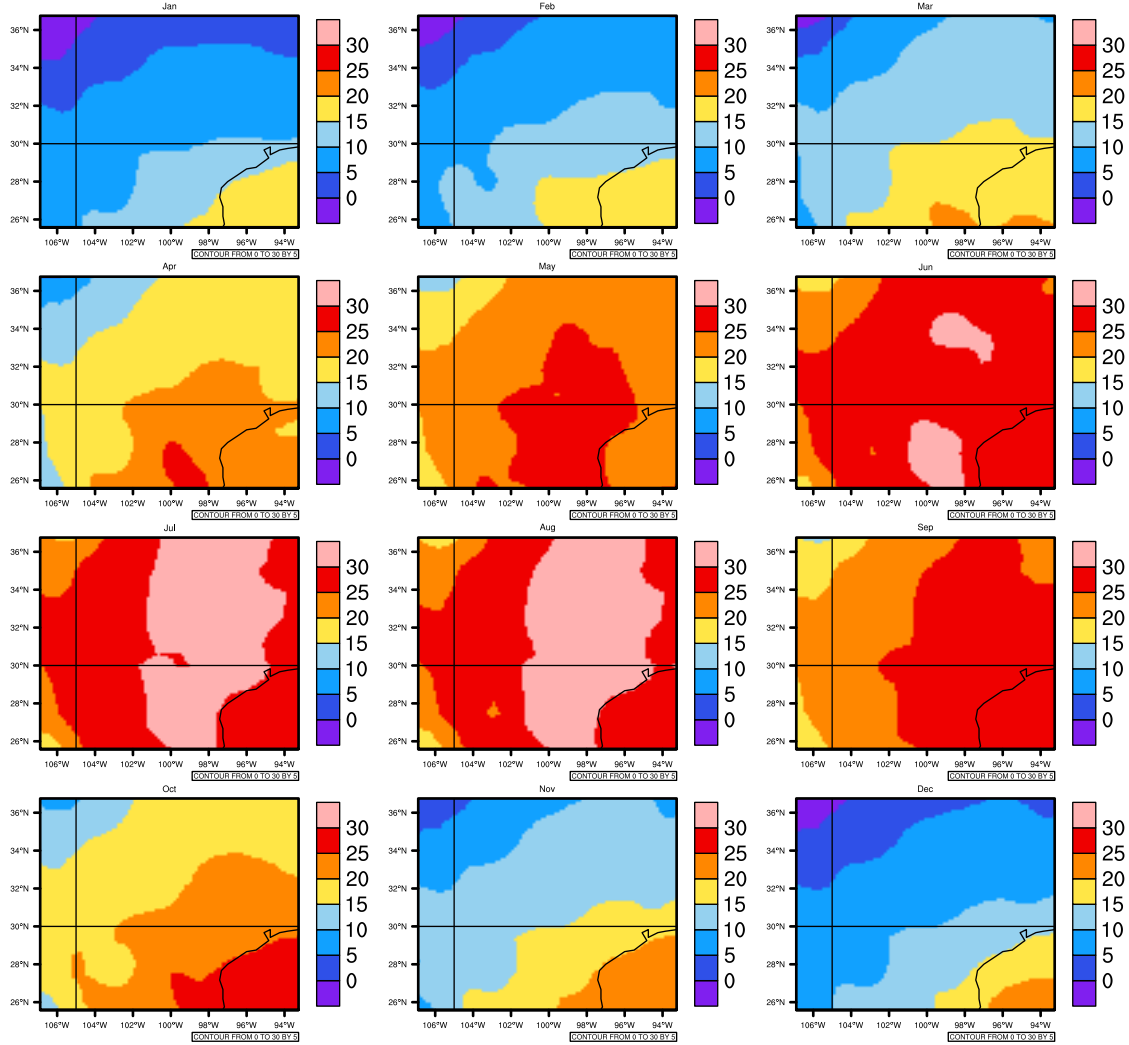

### Monthly tas (c) In 1975-2005 MIROC4h historical - Texas

AgriMetSoft (2020). Climate Maps. Available on:  
<https://agrimetsoft.com/maps>

[Order a new map on <https://agrimetsoft.com/order>