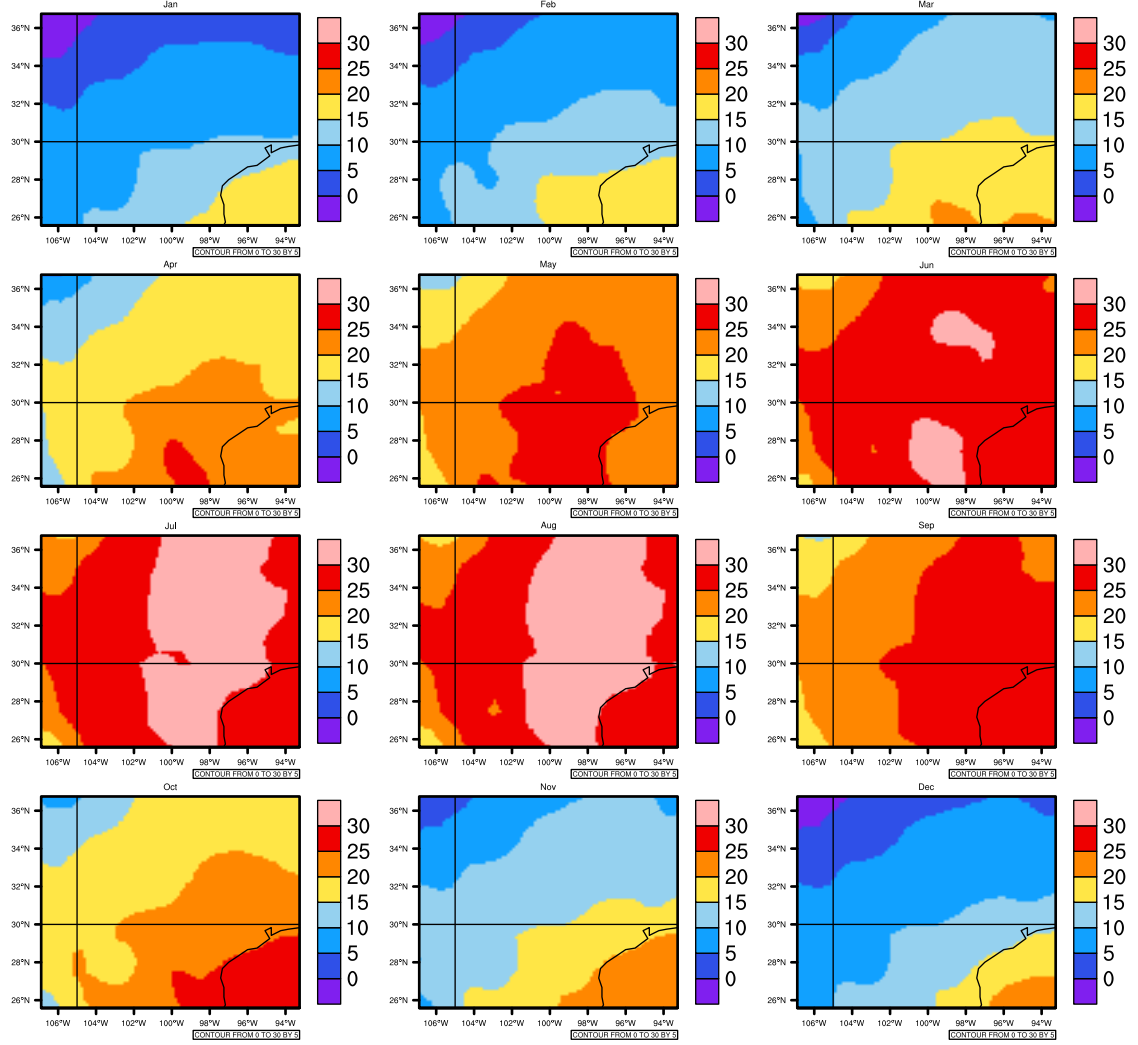

Monthly tas (c) In 1975-2005 MIROC4h historical - Texas

AgriMetSoft (2020). Climate Maps. Available on:
<https://agrimetsoft.com/maps>

[Order a new map on <https://agrimetsoft.com/order>

[You can request maps from any dataset from the AgriMetSoft Team.](#)