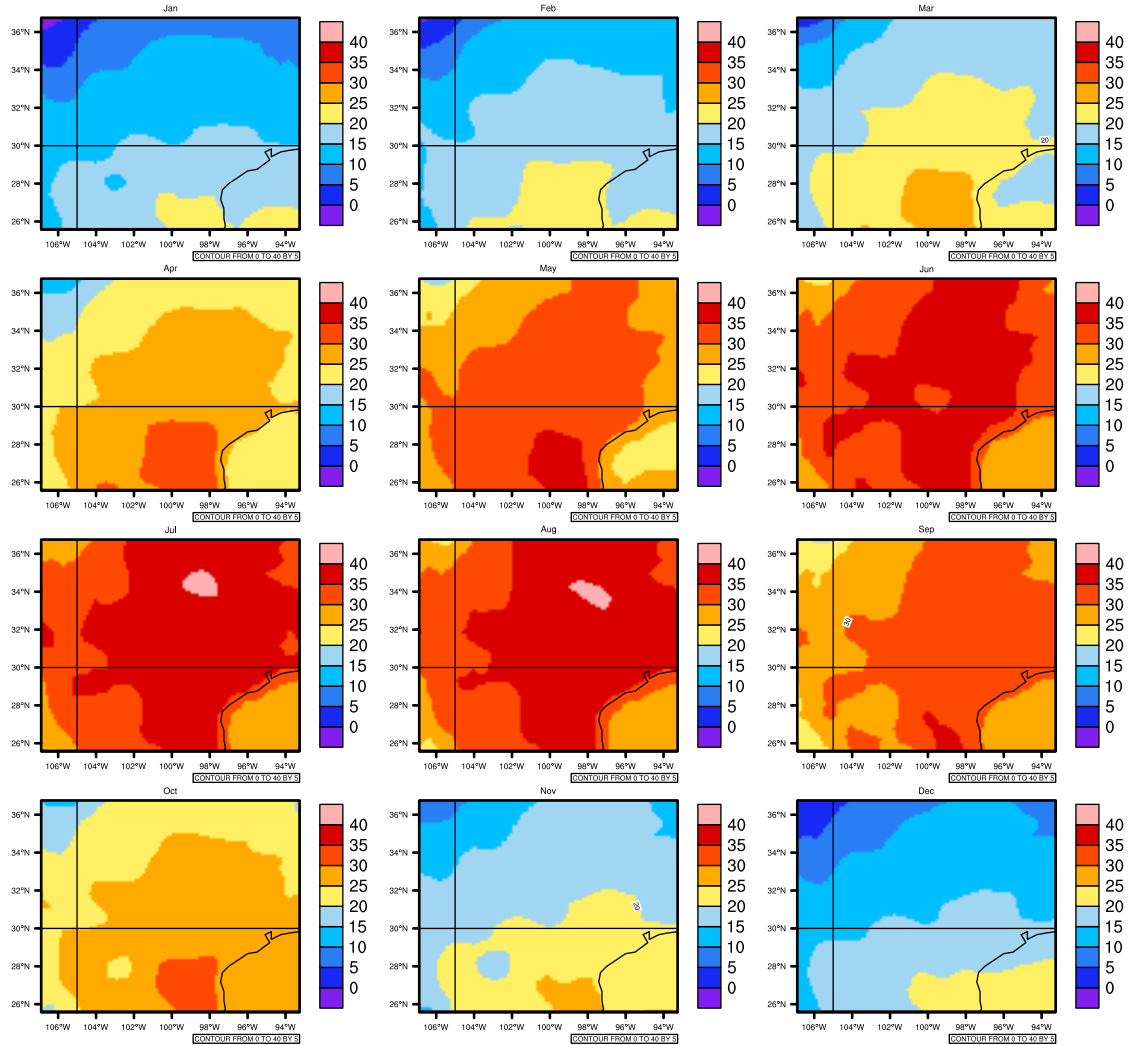

## Monthly tasmax (c) In 1975-2005 MIROC4h historical - Texas

AgriMetSoft (2020). Climate Maps. Available on:  
<https://agrimetsoft.com/maps>

[Order a new map on <https://agrimetsoft.com/order>

[You can request maps from any dataset from the AgriMetSoft Team.](#)