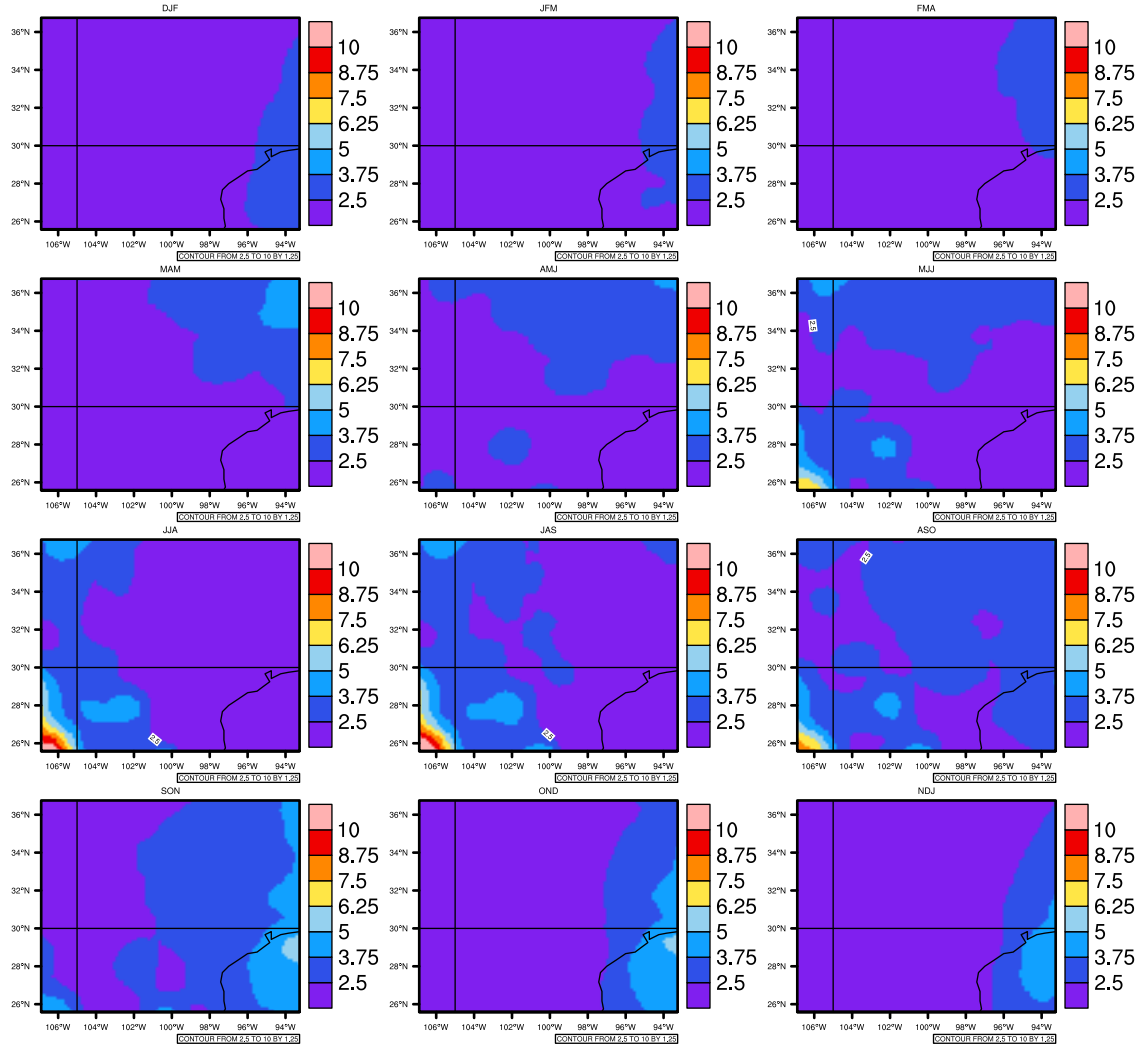

## Seasonally pr (mm/day) In 1975-2005 MIROC4h historical - Texas

AgriMetSoft (2020). Climate Maps. Available on:  
<https://agrimetsoft.com/maps>

[Order a new map on <https://agrimetsoft.com/order>

[You can request maps from any dataset from the AgriMetSoft Team.](#)