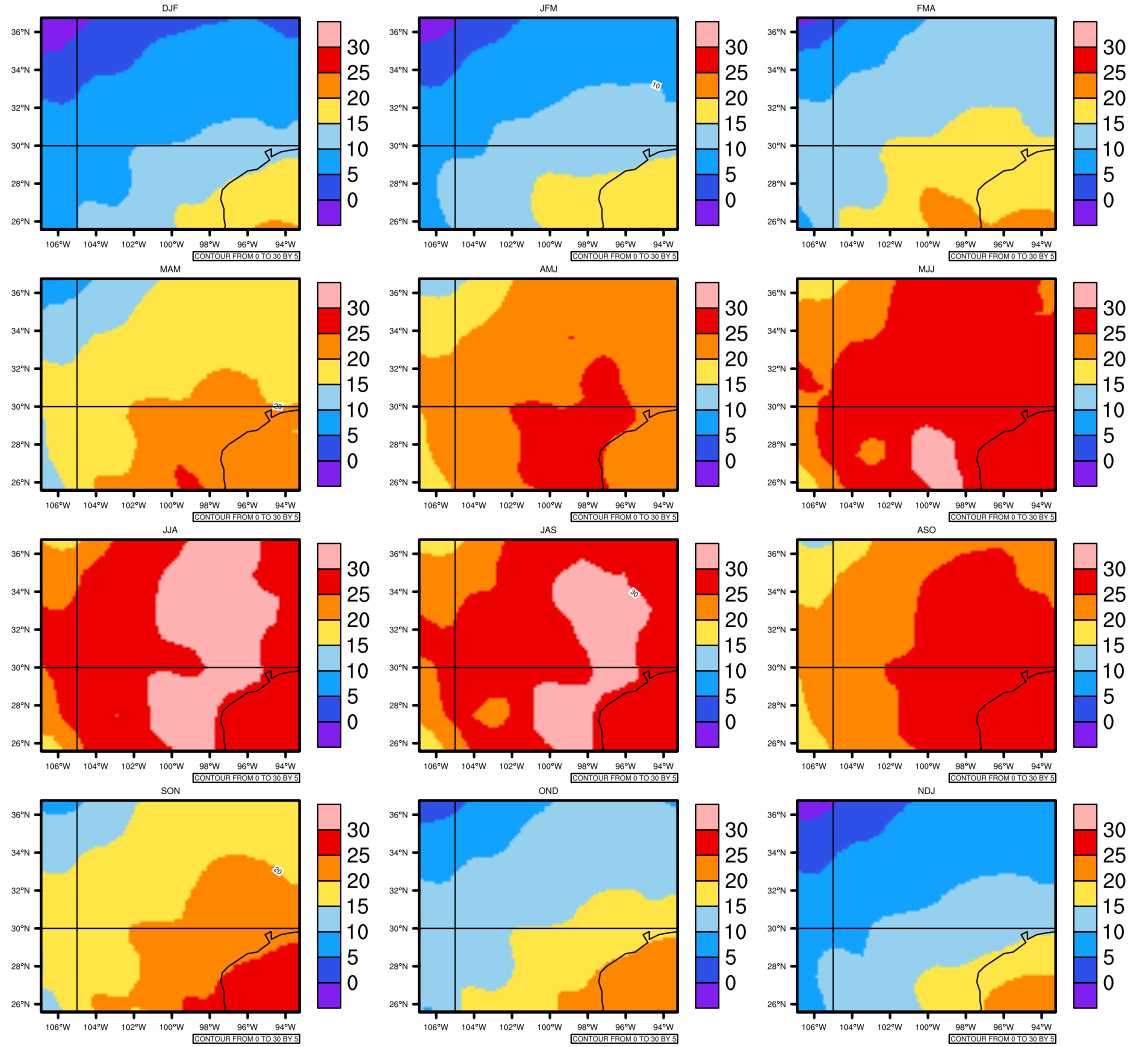

Seasonally tas (c) In 1975-2005 MIROC4h historical - Texas

AgriMetSoft (2020). Climate Maps. Available on:
<https://agrimetsoft.com/maps>

[Order a new map on <https://agrimetsoft.com/order>