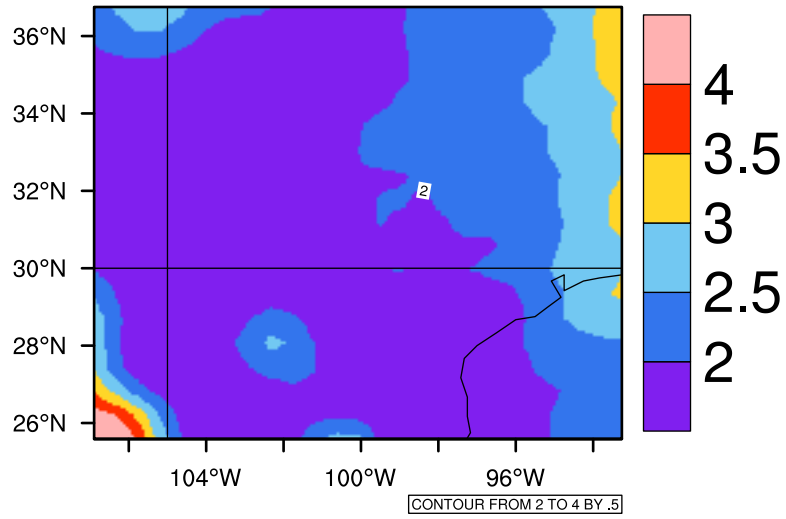

Yearly pr (mm/day) In 2020-2029 MIROC4h RCP45 - Texas

[You can request maps from any dataset from the AgriMetSoft Team.](#)