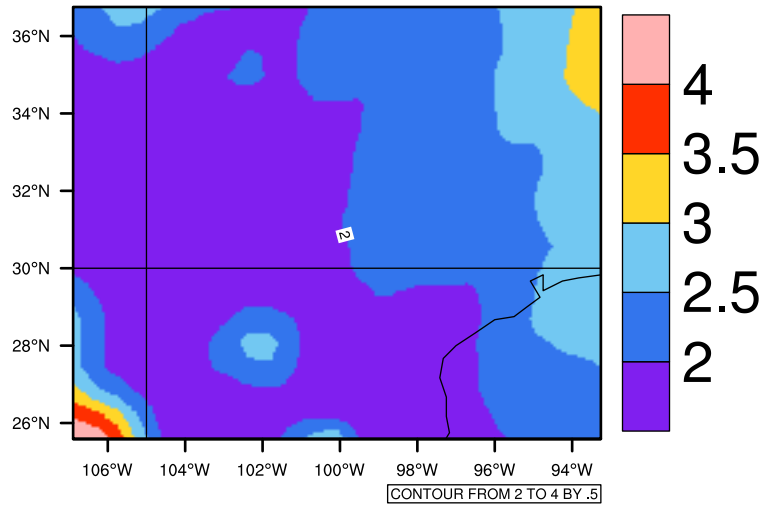

Yearly pr (mm/day) In 1975-2005 MIROC4h historical - Texas

[You can request maps from any dataset from the AgriMetSoft Team.](#)