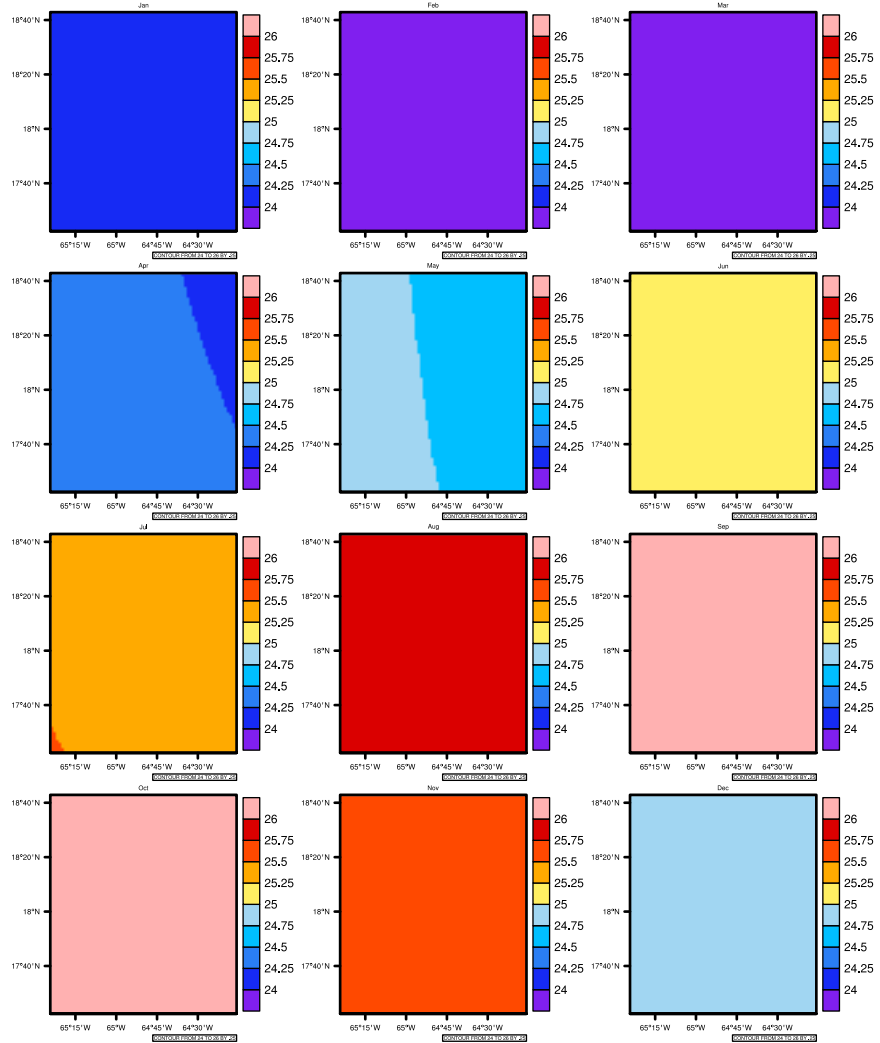

Monthly tas (c) In 1975-2005 MIROC4h historical - United States Virgin Islands

AgriMetSoft (2020). Climate Maps. Available on:
<https://agrimetsoft.com/maps>

Order a new map on <https://agrimetsoft.com/order>