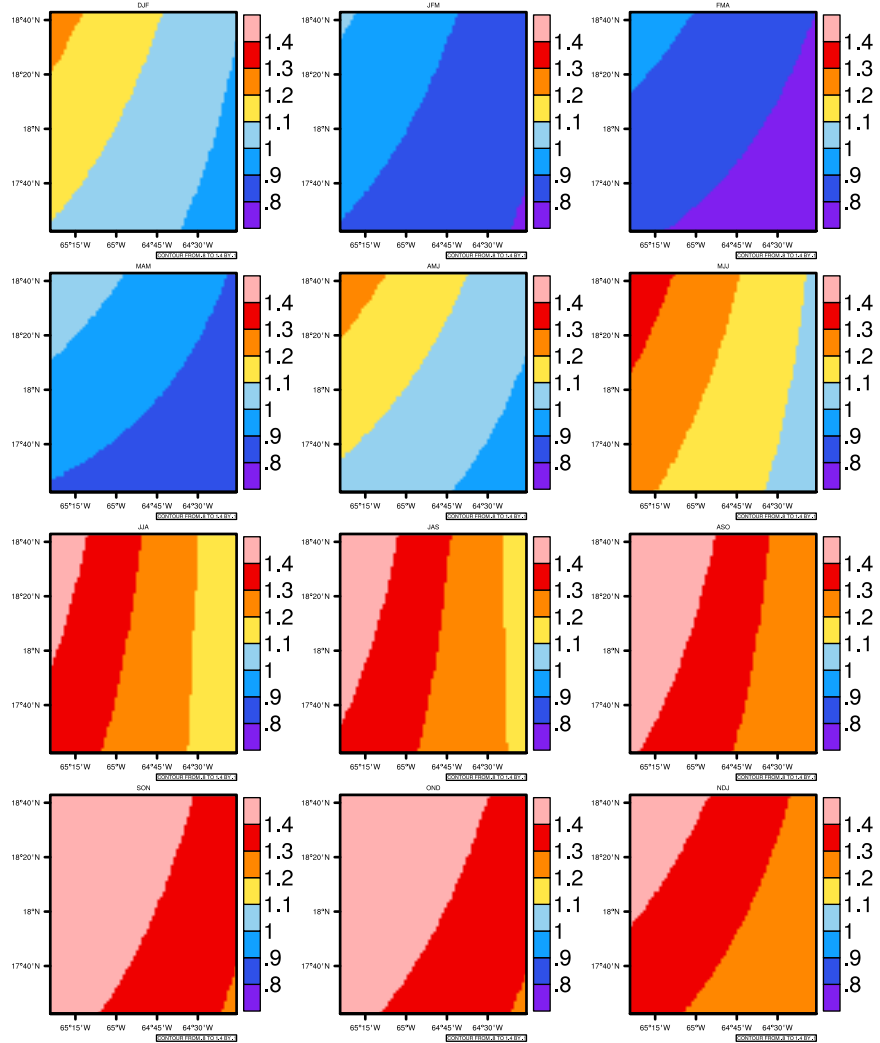

Seasonally pr (mm/day) In 1975-2005 MIROC4h historical - United States Virgin Islands

AgriMetSoft (2020). Climate Maps. Available on:
<https://agrimetsoft.com/maps>

Order a new map on <https://agrimetsoft.com/order>