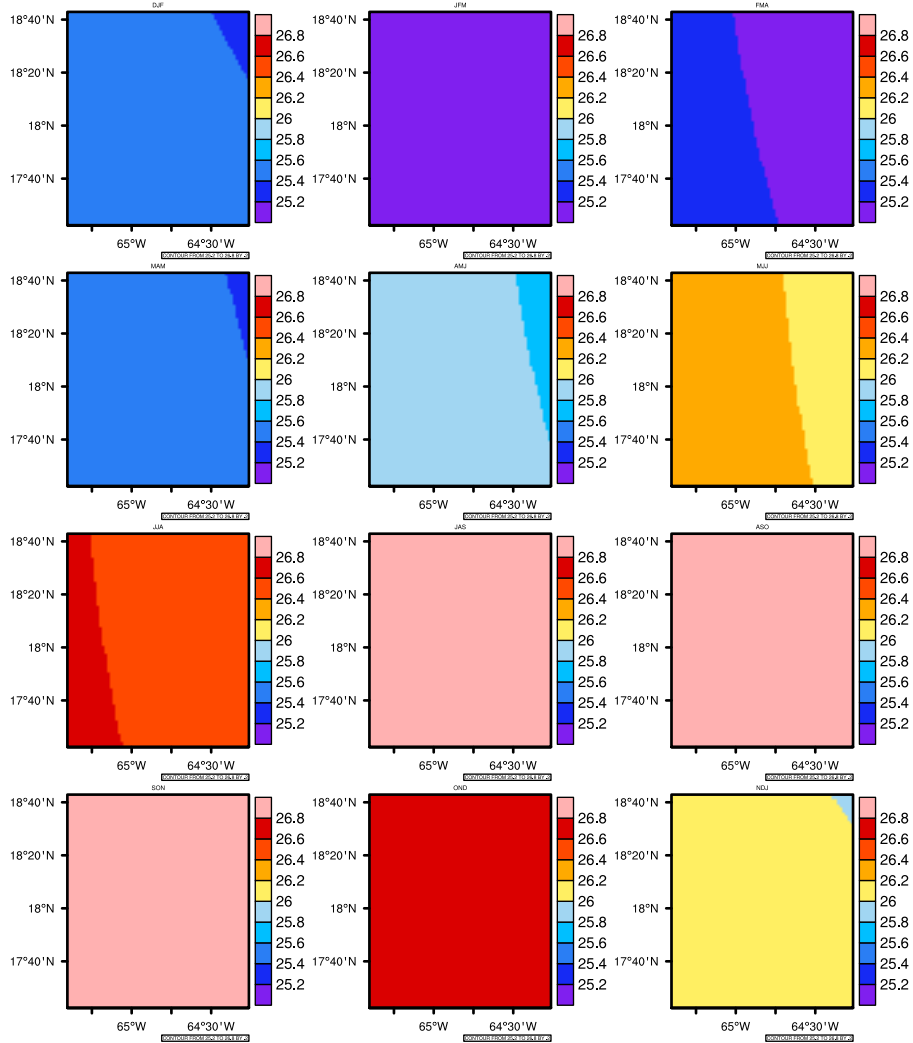

Seasonally tasmax (c) In 2020-2029 MIROC4h RCP45 - United States Virgin Islands

AgriMetSoft (2020). Climate Maps. Available on:
<https://agrimetsoft.com/maps>

Order a new map on <https://agrimetsoft.com/order>

[You can request maps from any dataset from the AgriMetSoft Team.](#)