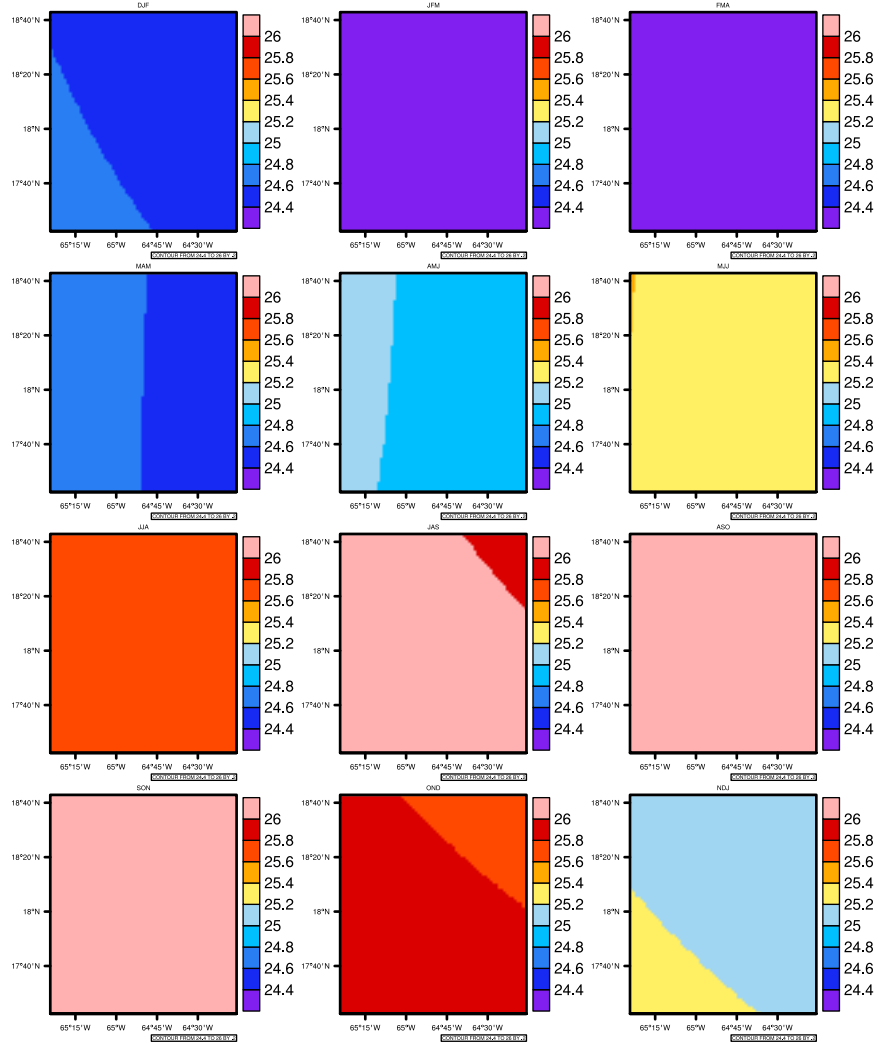

Seasonally tasmax (c) In 1975-2005 MIROC4h historical - United States Virgin Islands

AgriMetSoft (2020). Climate Maps. Available on:
<https://agrimetsoft.com/maps>

Order a new map on <https://agrimetsoft.com/order>