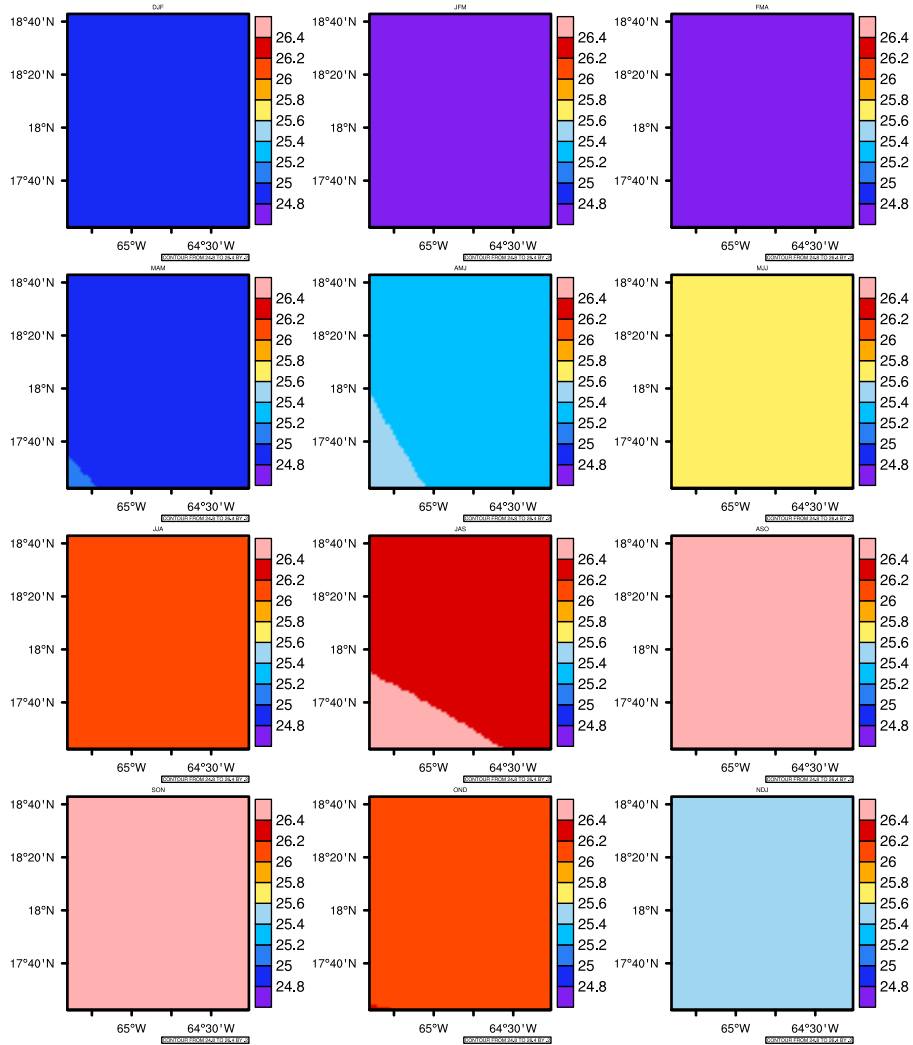

## Seasonally tasmin (c) In 2020-2029 MIROC4h RCP45 - United States Virgin Islands

AgriMetSoft (2020). Climate Maps. Available on:  
<https://agrimetsoft.com/maps>

Order a new map on <https://agrimetsoft.com/order>